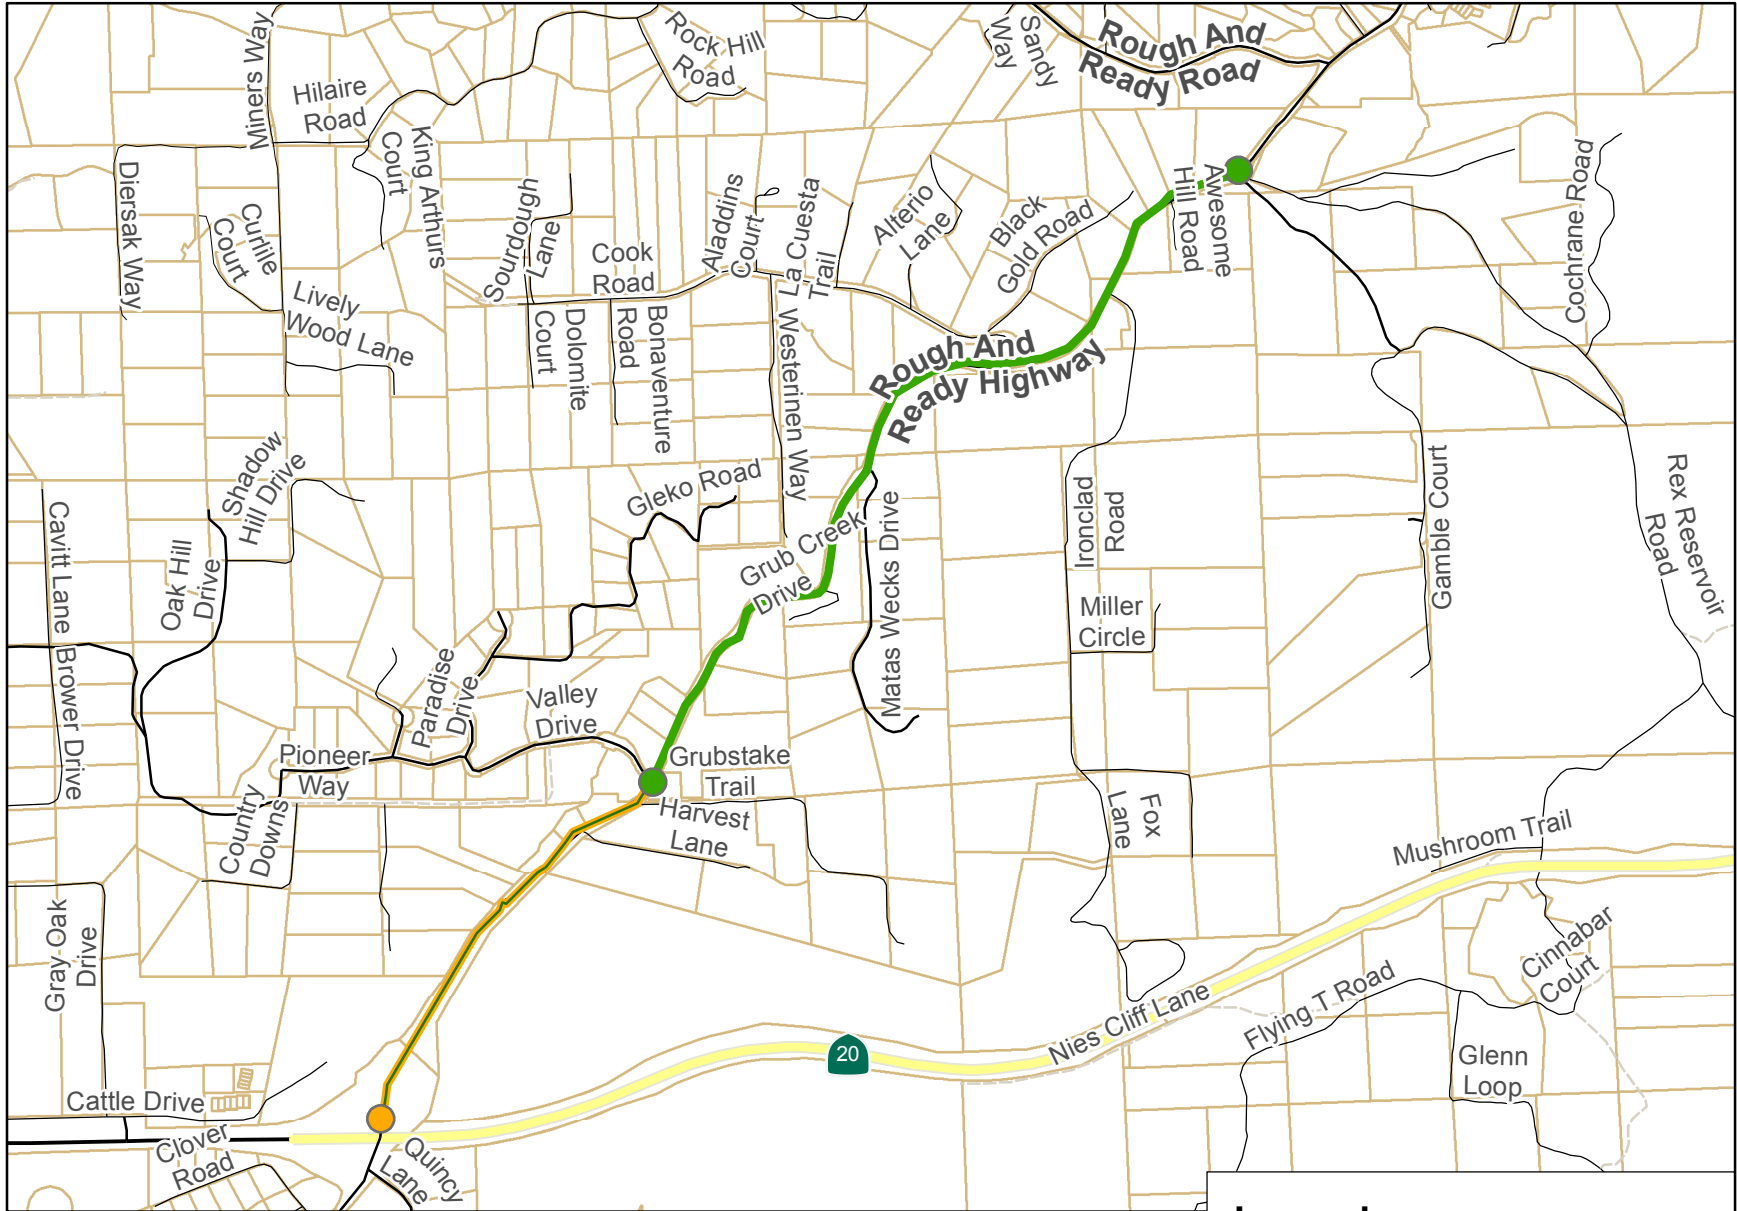

Rough & Ready Road Speed Limit Establishment

Legend

-  Proposed 35 mph Speed Limit
-  Proposed 45 mph Speed Limit