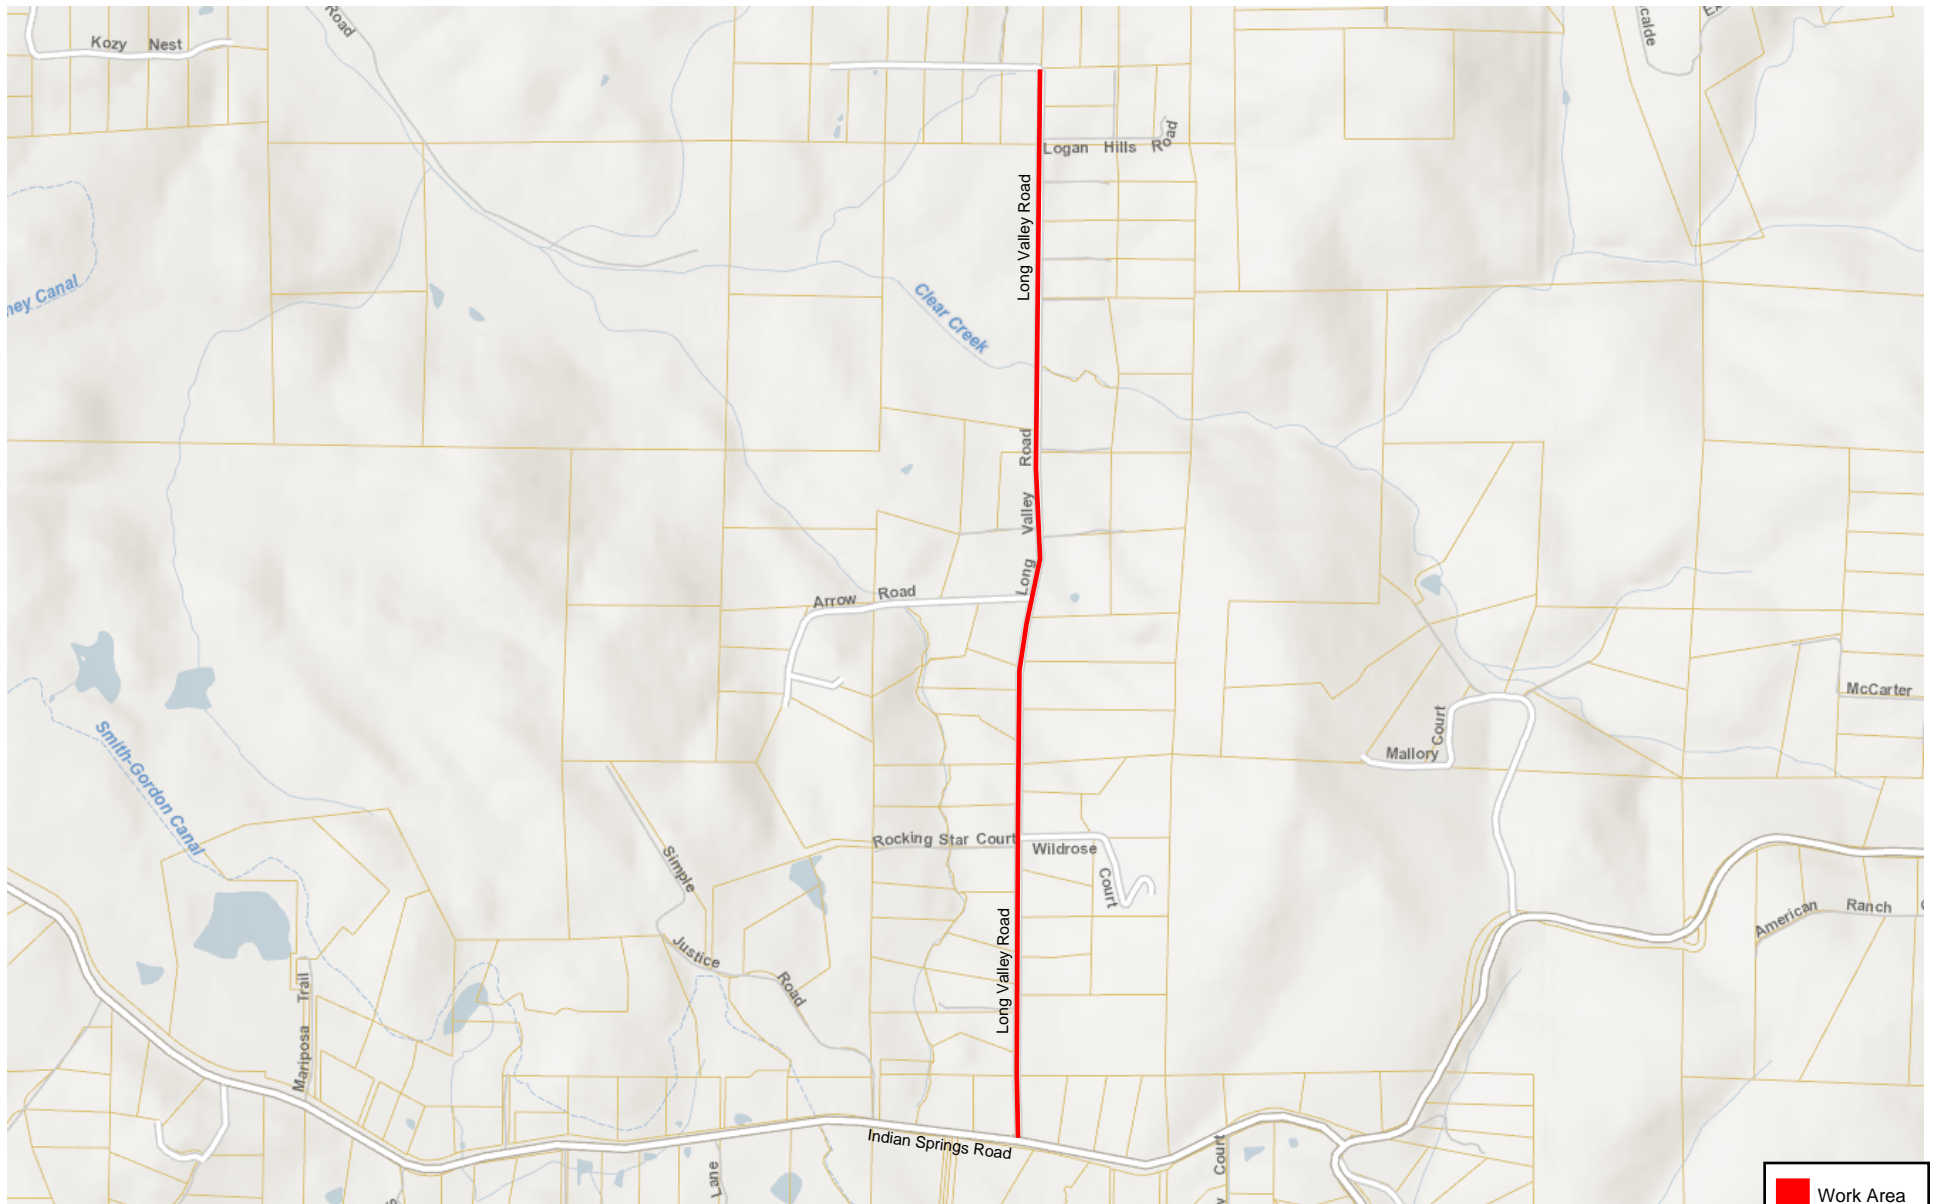

Exhibit A

2024 Road Rehabilitation Project

Approximate Quantities

Road Name	From	To	Length FT
Micro-Surfacing Roads			
Banner Quaker Hill Road	Pasquale Road West	End Paved	10000
Cascade Loop	Pasquale Road East	Pasquale Road West	2,850
Cascade Drive	Pasquale Road East	Pasquale Road West	1,525
Pasquale Road Section 1	Tay Lane	Banner Quaker Hill Rd	2,300
Pasquale Road Section 2	Banner Quaker Hill Rd East	Banner Quaker Hill Rd West	2,470
Artic Close	Cascade Loop	End	600
Gaston Drive	Cascade Loop	End	1,710
Spanish Lane	Cascade Loop	Lake Lane	1,118
Sadie D Drive	Cascade Loop	Spanish Lane	1,330
Lake Lane	End	End	1,969
Baltic Close	Lake Lane	End	200
Sargent & Jacobs Drive	Banner Quaker Hill Rd	13099 Sargent And Jacobs Dr	375
Nugget Street	Pasquale Road East	Pasquale Road West	1,042
Mountain View Drive	Pasquale Road	Banner Quaker Hill Road	2,869
Summit Ridge Drive	Banner Quaker Hill Rd East	Banner Quaker Hill Rd West	6,727
Little York Close	Summit Ridge Drive	End	326
Aurora Close	Banner Quaker Hill Road	End	360
China Close	Banner Quaker Hill Road	End	156
Gas Canyon Road	Banner Quaker Hill Road	Sailor Flat Road	2,800
Yuba Close	Gas Canyon Road	End	200
Sailor Flat Road	Gas Canyon Road	Goldbug Road	4,620
Hydraulic Ridge Close	Sailor Flat Road	End	1,200
Goldbug Road	Sailor Flat Road	Gas Canyon Road	1,586
Discovery Way	Newtown Road	End	3,932
Mindy Lane	Discovery Way	Lowhills Road	2,025
Lowhills Road Section 1	Discovery Way East	End Paved	5,163
Double Chip Seal Road			
Lowhills Road Section 2	Discovery Way West	End Paved	3,153
HMA Overlay Roads			
Long Valley Road	Indian Springs Road	End Paved	10,000
Combie/Magnolia Road	Lakeshore North	West Hacienda Drive	900

CSA 24 Zone 1

CSA 24 Zone 2

PRD Long Valley

NEVADA COUNTY
CALIFORNIA

VICINITY MAP

NEVADA COUNTY
CALIFORNIA

Cascade Shores Map

NEVADA COUNTY
CALIFORNIA

Mountain Lake Estates Map

NEVADA COUNTY
CALIFORNIA

Long Valley Road Map

NEVADA COUNTY
CALIFORNIA

Combie Road And Magnolia Road Intersections Map