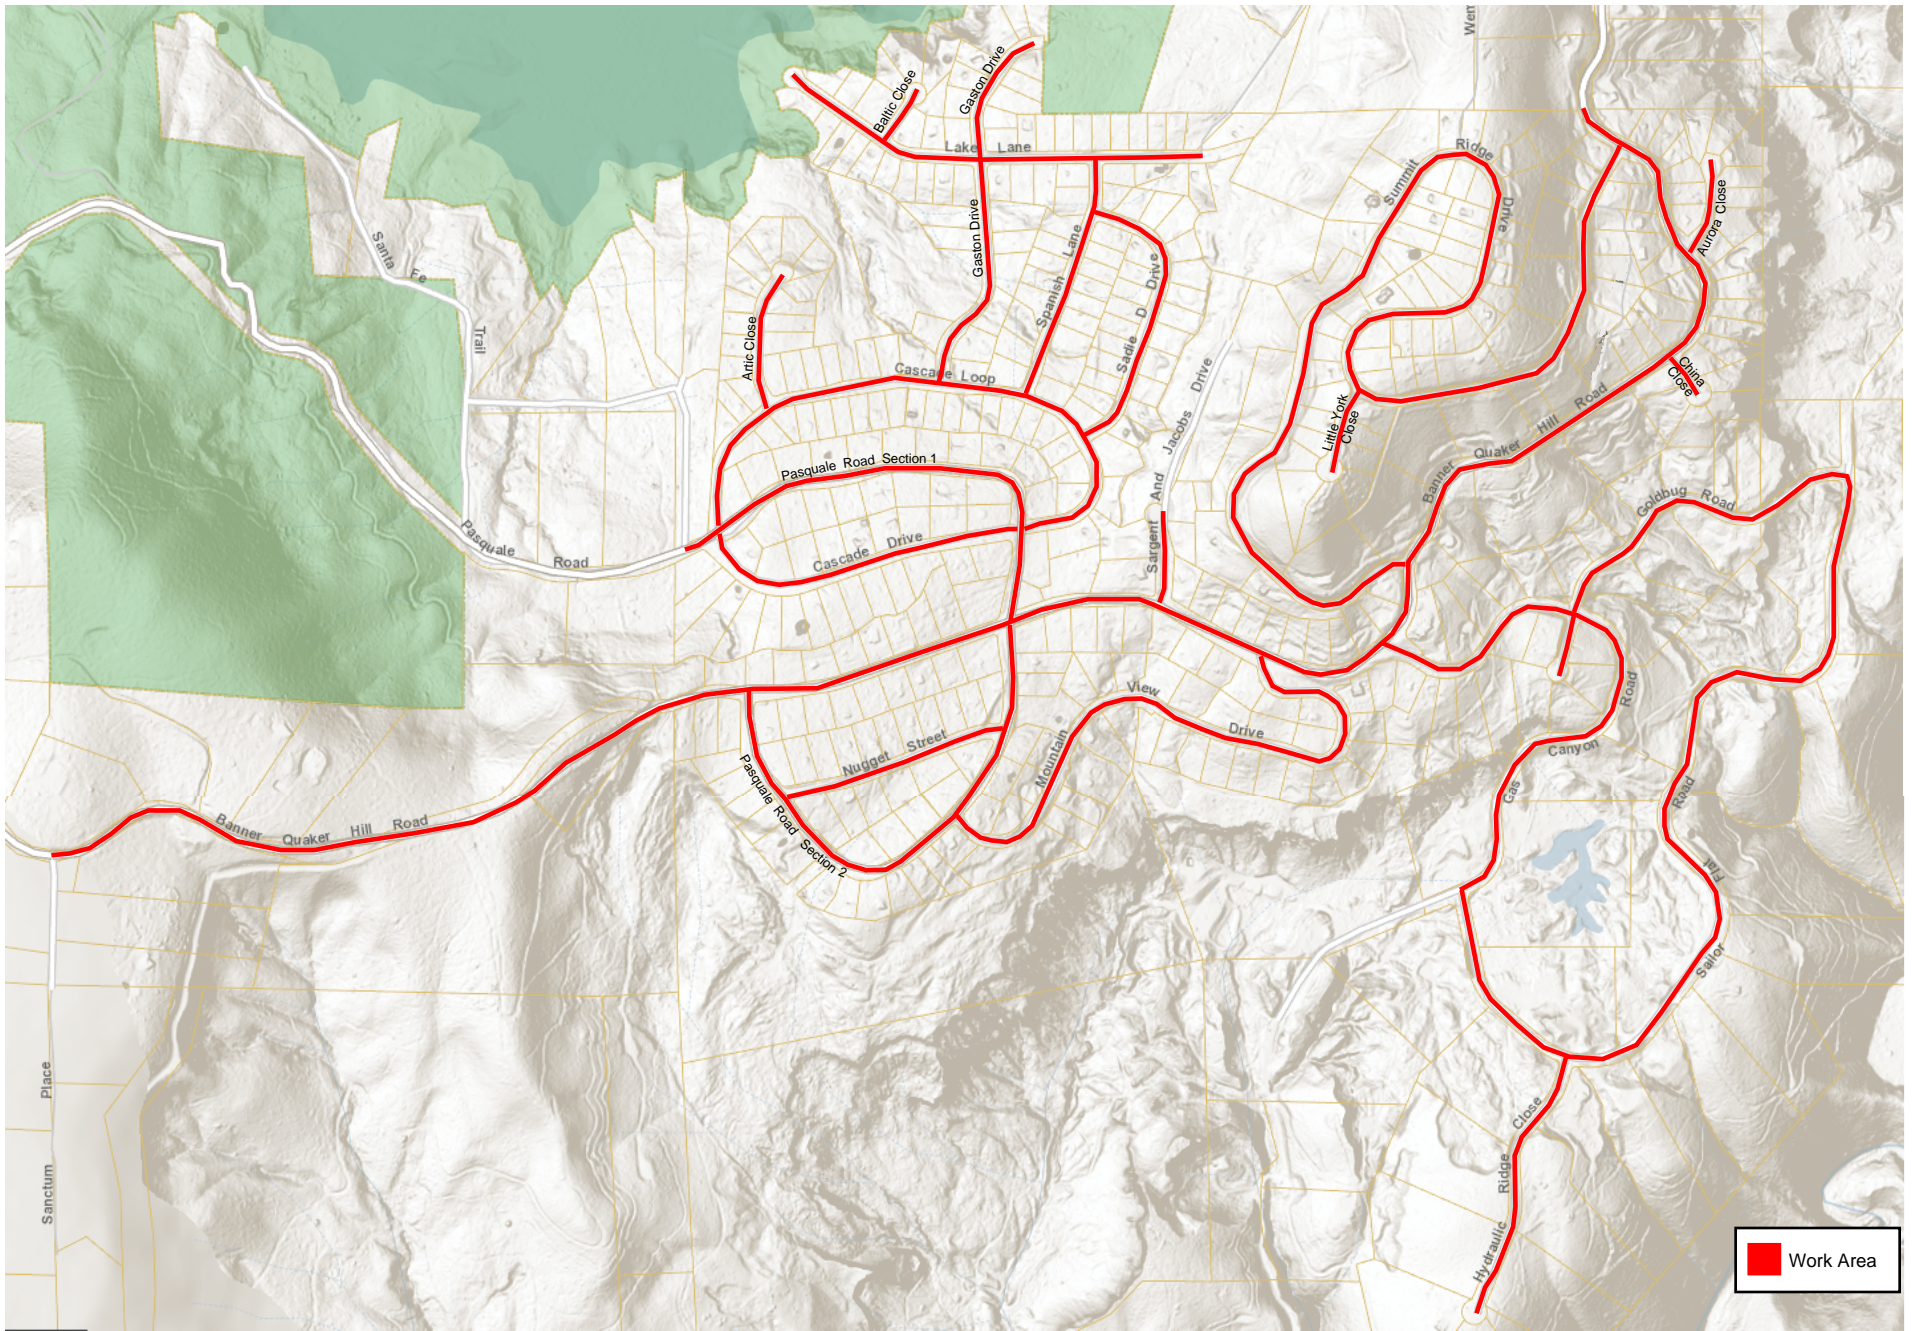

Exhibit A

2024 Road Rehabilitation Project

Approximate Quantities

Road Name	From	To	Length FT
Micro-Surfacing Roads			
Banner Quaker Hill Road	Pasquale Road West	End Paved	10000
Cascade Loop	Pasquale Road East	Pasquale Road West	2,850
Cascade Drive	Pasquale Road East	Pasquale Road West	1,525
Pasquale Road Section 1	Tay Lane	Banner Quaker Hill Rd	2,300
Pasquale Road Section 2	Banner Quaker Hill Rd East	Banner Quaker Hill Rd West	2,470
Artic Close	Cascade Loop	End	600
Gaston Drive	Cascade Loop	End	1,710
Spanish Lane	Cascade Loop	Lake Lane	1,118
Sadie D Drive	Cascade Loop	Spanish Lane	1,330
Lake Lane	End	End	1,969
Baltic Close	Lake Lane	End	200
Sargent & Jacobs Drive	Banner Quaker Hill Rd	13099 Sargent And Jacobs Dr	375
Nugget Street	Pasquale Road East	Pasquale Road West	1,042
Mountain View Drive	Pasquale Road	Banner Quaker Hill Road	2,869
Summit Ridge Drive	Banner Quaker Hill Rd East	Banner Quaker Hill Rd West	6,727
Little York Close	Summit Ridge Drive	End	326
Aurora Close	Banner Quaker Hill Road	End	360
China Close	Banner Quaker Hill Road	End	156
Gas Canyon Road	Banner Quaker Hill Road	Sailor Flat Road	2,800
Yuba Close	Gas Canyon Road	End	200
Sailor Flat Road	Gas Canyon Road	Goldbug Road	4,620
Hydraulic Ridge Close	Sailor Flat Road	End	1,200
Goldbug Road	Sailor Flat Road	Gas Canyon Road	1,586
Discovery Way	Newtown Road	End	3,932
Mindy Lane	Discovery Way	Lowhills Road	2,025
Lowhills Road Section 1	Discovery Way East	End Paved	5,163
Double Chip Seal Road			
Lowhills Road Section 2	Discovery Way West	End Paved	3,153
HMA Overlay Roads			
Long Valley Road	Indian Springs Road	End Paved	10,000
Combie/Magnolia Road	Lakeshore North	West Hacienda Drive	900

CSA 24 Zone 1

CSA 24 Zone 2

PRD Long Valley

NEVADA COUNTY
CALIFORNIA

VICINITY MAP

NEVADA COUNTY
CALIFORNIA

Cascade Shores Map

NEVADA COUNTY
CALIFORNIA

Mountain Lake Estates Map

NEVADA COUNTY
CALIFORNIA

Long Valley Road Map

NEVADA COUNTY
CALIFORNIA

Combie Road And Magnolia Road Intersections Map