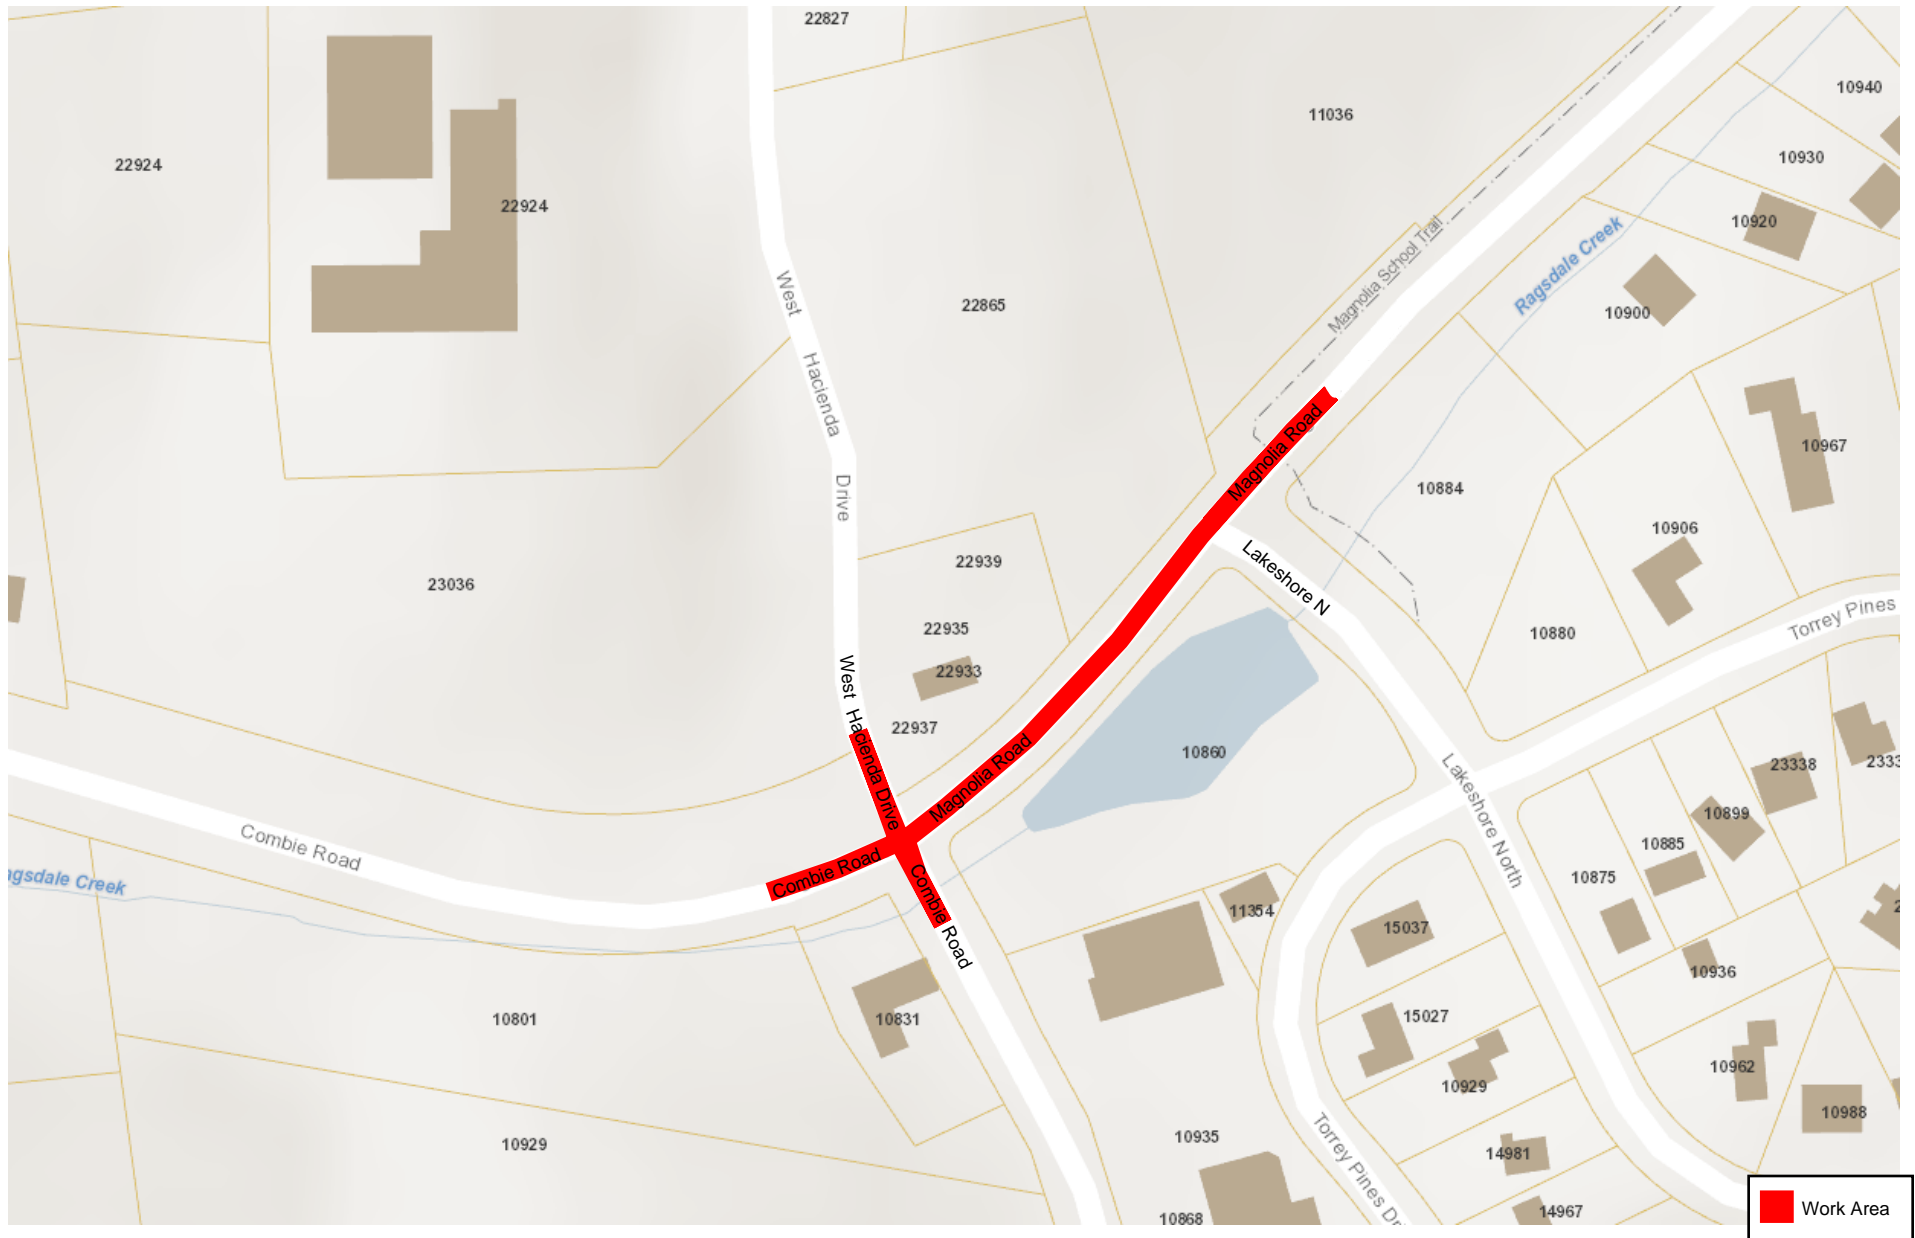

Exhibit A

2024 Road Rehabilitation Project

Approximate Quantities

Road Name	From	To	Length FT
Micro-Surfacing Roads			
Banner Quaker Hill Road	Pasquale Road West	End Paved	10000
Cascade Loop	Pasquale Road East	Pasquale Road West	2,850
Cascade Drive	Pasquale Road East	Pasquale Road West	1,525
Pasquale Road Section 1	Tay Lane	Banner Quaker Hill Rd	2,300
Pasquale Road Section 2	Banner Quaker Hill Rd East	Banner Quaker Hill Rd West	2,470
Artic Close	Cascade Loop	End	600
Gaston Drive	Cascade Loop	End	1,710
Spanish Lane	Cascade Loop	Lake Lane	1,118
Sadie D Drive	Cascade Loop	Spanish Lane	1,330
Lake Lane	End	End	1,969
Baltic Close	Lake Lane	End	200
Sargent & Jacobs Drive	Banner Quaker Hill Rd	13099 Sargent And Jacobs Dr	375
Nugget Street	Pasquale Road East	Pasquale Road West	1,042
Mountain View Drive	Pasquale Road	Banner Quaker Hill Road	2,869
Summit Ridge Drive	Banner Quaker Hill Rd East	Banner Quaker Hill Rd West	6,727
Little York Close	Summit Ridge Drive	End	326
Aurora Close	Banner Quaker Hill Road	End	360
China Close	Banner Quaker Hill Road	End	156
Gas Canyon Road	Banner Quaker Hill Road	Sailor Flat Road	2,800
Yuba Close	Gas Canyon Road	End	200
Sailor Flat Road	Gas Canyon Road	Goldbug Road	4,620
Hydraulic Ridge Close	Sailor Flat Road	End	1,200
Goldbug Road	Sailor Flat Road	Gas Canyon Road	1,586
Discovery Way	Newtown Road	End	3,932
Mindy Lane	Discovery Way	Lowhills Road	2,025
Lowhills Road Section 1	Discovery Way East	End Paved	5,163
Double Chip Seal Road			
Lowhills Road Section 2	Discovery Way West	End Paved	3,153
HMA Overlay Roads			
Long Valley Road	Indian Springs Road	End Paved	10,000
Combie/Magnolia Road	Lakeshore North	West Hacienda Drive	900

CSA 24 Zone 1

CSA 24 Zone 2

PRD Long Valley

NEVADA COUNTY
CALIFORNIA

VICINITY MAP

NEVADA COUNTY
CALIFORNIA

Cascade Shores Map

NEVADA COUNTY
CALIFORNIA

Mountain Lake Estates Map

NEVADA COUNTY
CALIFORNIA

Long Valley Road Map

NEVADA COUNTY
CALIFORNIA

Combie Road And Magnolia Road Intersections Map