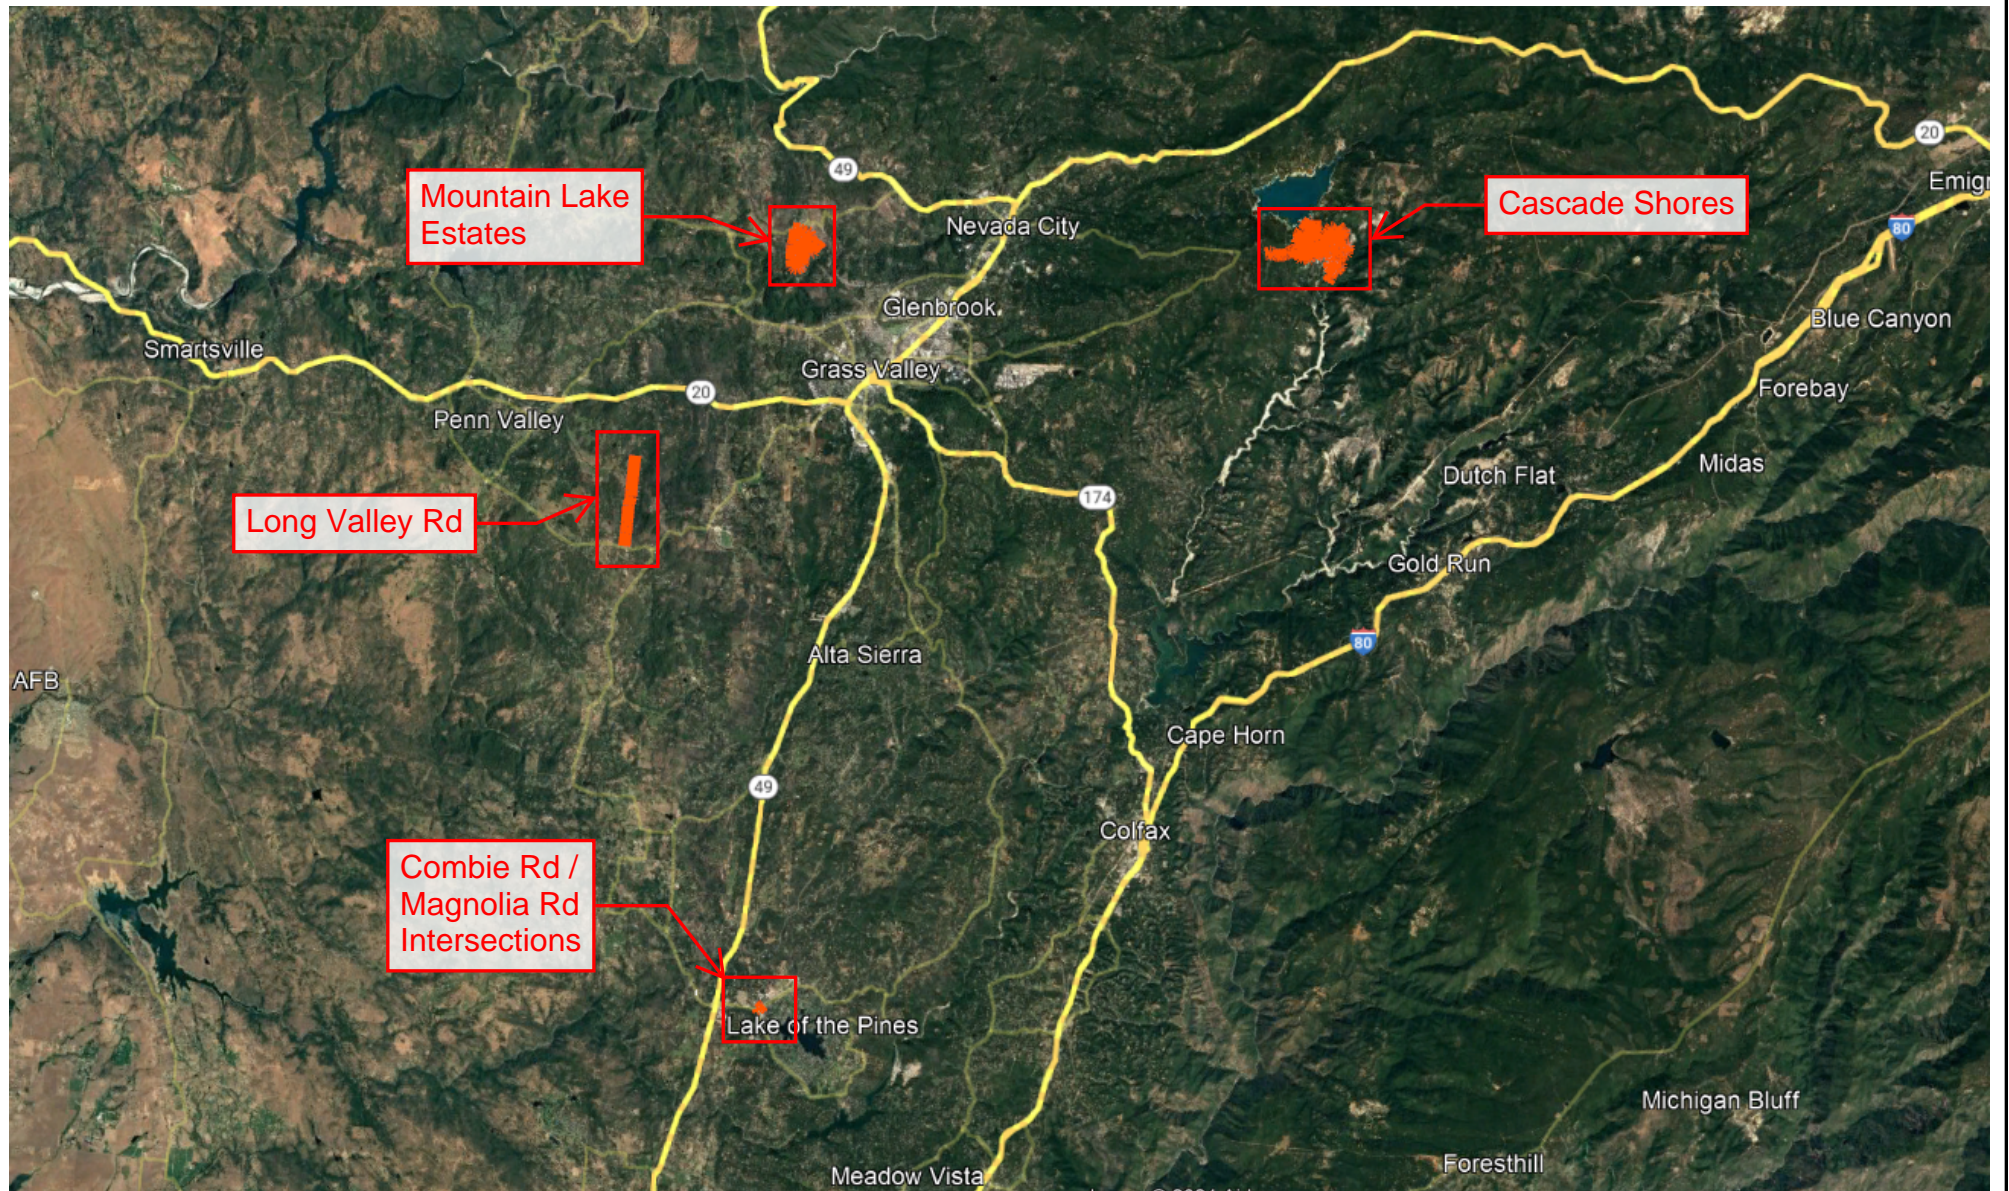

Exhibit A

2024 Road Rehabilitation Project

Approximate Quantities

Road Name	From	To	Length FT
Micro-Surfacing Roads			
Banner Quaker Hill Road	Pasquale Road West	End Paved	10000
Cascade Loop	Pasquale Road East	Pasquale Road West	2,850
Cascade Drive	Pasquale Road East	Pasquale Road West	1,525
Pasquale Road Section 1	Tay Lane	Banner Quaker Hill Rd	2,300
Pasquale Road Section 2	Banner Quaker Hill Rd East	Banner Quaker Hill Rd West	2,470
Artic Close	Cascade Loop	End	600
Gaston Drive	Cascade Loop	End	1,710
Spanish Lane	Cascade Loop	Lake Lane	1,118
Sadie D Drive	Cascade Loop	Spanish Lane	1,330
Lake Lane	End	End	1,969
Baltic Close	Lake Lane	End	200
Sargent & Jacobs Drive	Banner Quaker Hill Rd	13099 Sargent And Jacobs Dr	375
Nugget Street	Pasquale Road East	Pasquale Road West	1,042
Mountain View Drive	Pasquale Road	Banner Quaker Hill Road	2,869
Summit Ridge Drive	Banner Quaker Hill Rd East	Banner Quaker Hill Rd West	6,727
Little York Close	Summit Ridge Drive	End	326
Aurora Close	Banner Quaker Hill Road	End	360
China Close	Banner Quaker Hill Road	End	156
Gas Canyon Road	Banner Quaker Hill Road	Sailor Flat Road	2,800
Yuba Close	Gas Canyon Road	End	200
Sailor Flat Road	Gas Canyon Road	Goldbug Road	4,620
Hydraulic Ridge Close	Sailor Flat Road	End	1,200
Goldbug Road	Sailor Flat Road	Gas Canyon Road	1,586
Discovery Way	Newtown Road	End	3,932
Mindy Lane	Discovery Way	Lowhills Road	2,025
Lowhills Road Section 1	Discovery Way East	End Paved	5,163
Double Chip Seal Road			
Lowhills Road Section 2	Discovery Way West	End Paved	3,153
HMA Overlay Roads			
Long Valley Road	Indian Springs Road	End Paved	10,000
Combie/Magnolia Road	Lakeshore North	West Hacienda Drive	900

CSA 24 Zone 1

CSA 24 Zone 2

PRD Long Valley

NEVADA COUNTY
CALIFORNIA

VICINITY MAP

NEVADA COUNTY
CALIFORNIA

Cascade Shores Map

NEVADA COUNTY
CALIFORNIA

Mountain Lake Estates Map

NEVADA COUNTY
CALIFORNIA

Long Valley Road Map

NEVADA COUNTY
CALIFORNIA

Combie Road And Magnolia Road Intersections Map