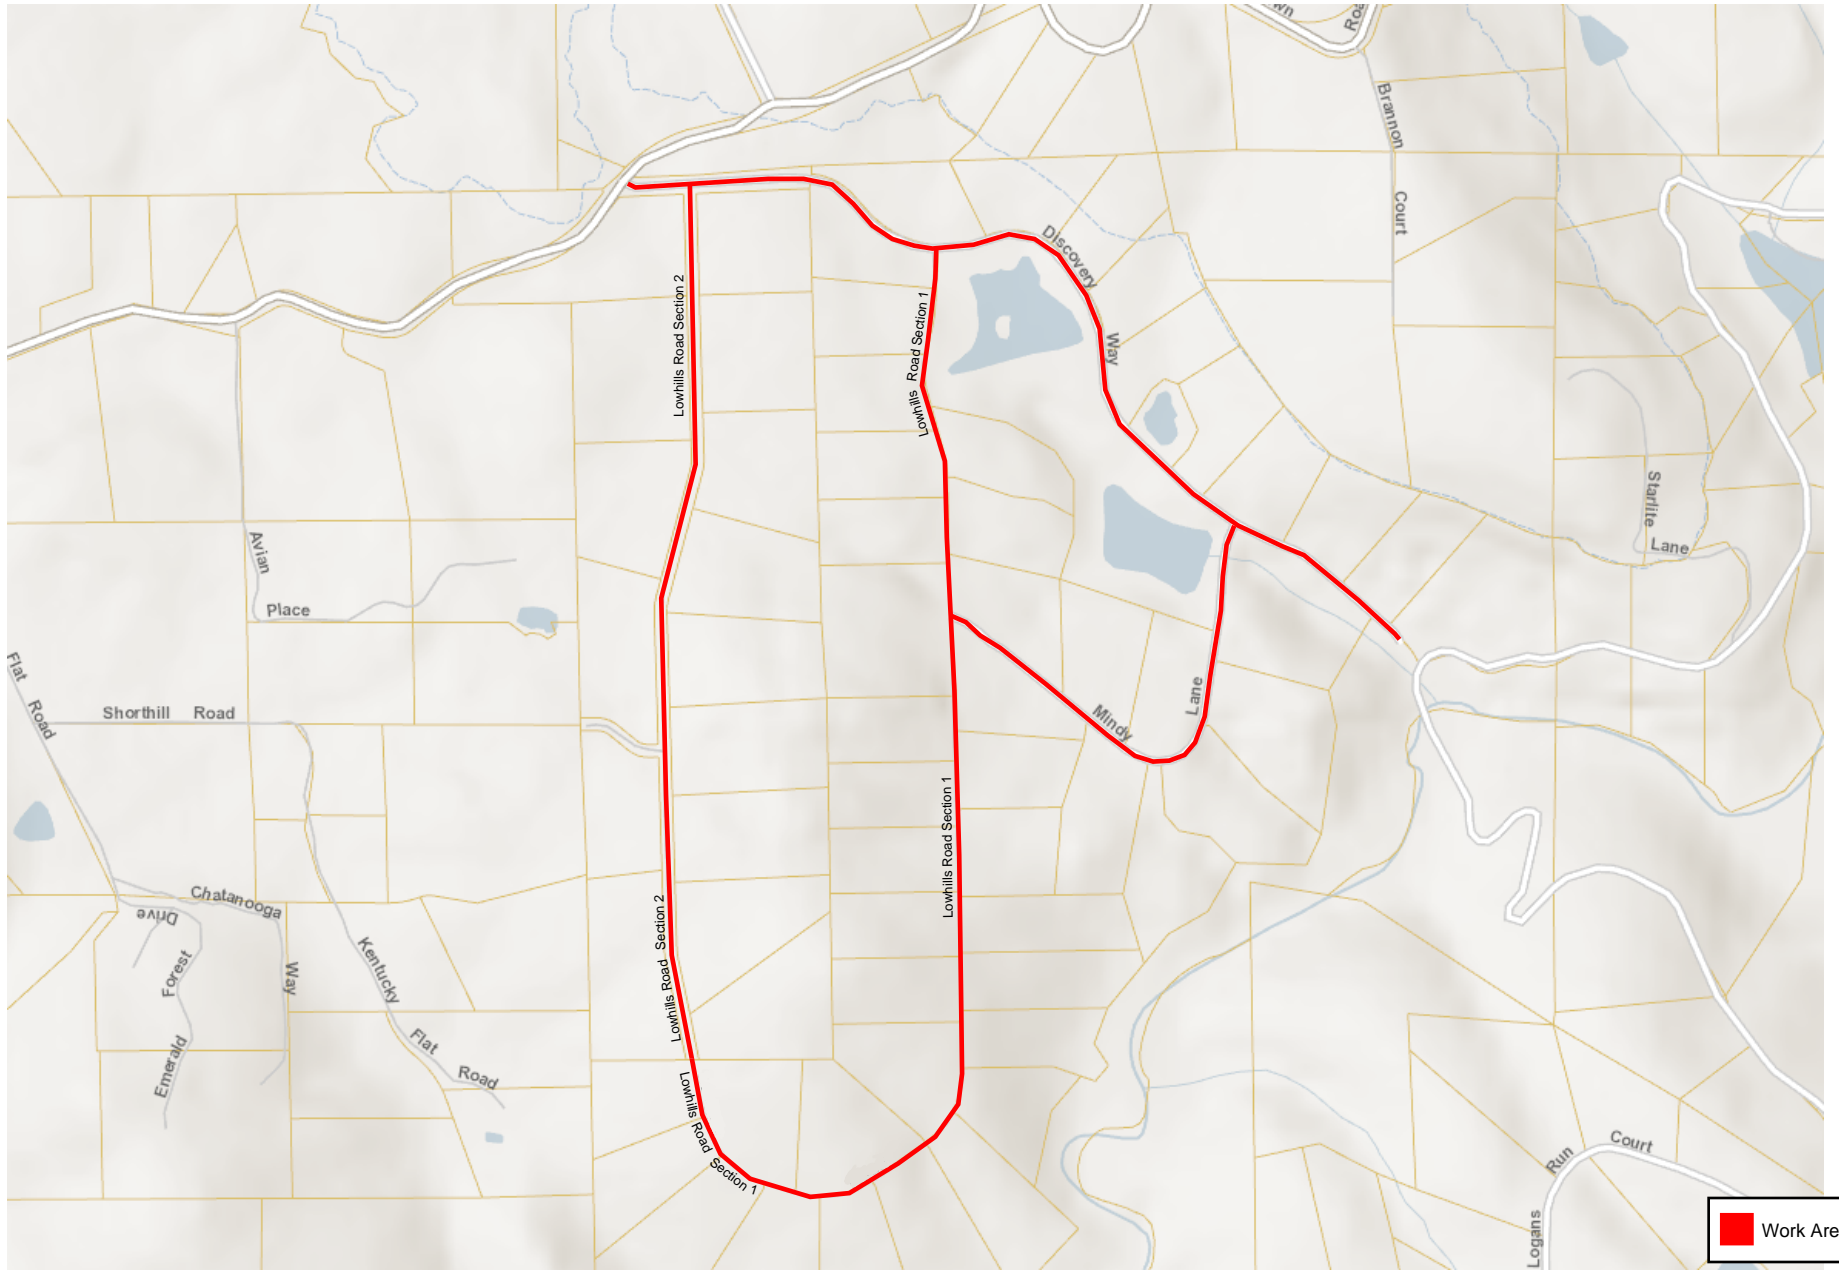

Exhibit A

2024 Road Rehabilitation Project

Approximate Quantities

Road Name	From	To	Length FT
Micro-Surfacing Roads			
Banner Quaker Hill Road	Pasquale Road West	End Paved	10000
Cascade Loop	Pasquale Road East	Pasquale Road West	2,850
Cascade Drive	Pasquale Road East	Pasquale Road West	1,525
Pasquale Road Section 1	Tay Lane	Banner Quaker Hill Rd	2,300
Pasquale Road Section 2	Banner Quaker Hill Rd East	Banner Quaker Hill Rd West	2,470
Artic Close	Cascade Loop	End	600
Gaston Drive	Cascade Loop	End	1,710
Spanish Lane	Cascade Loop	Lake Lane	1,118
Sadie D Drive	Cascade Loop	Spanish Lane	1,330
Lake Lane	End	End	1,969
Baltic Close	Lake Lane	End	200
Sargent & Jacobs Drive	Banner Quaker Hill Rd	13099 Sargent And Jacobs Dr	375
Nugget Street	Pasquale Road East	Pasquale Road West	1,042
Mountain View Drive	Pasquale Road	Banner Quaker Hill Road	2,869
Summit Ridge Drive	Banner Quaker Hill Rd East	Banner Quaker Hill Rd West	6,727
Little York Close	Summit Ridge Drive	End	326
Aurora Close	Banner Quaker Hill Road	End	360
China Close	Banner Quaker Hill Road	End	156
Gas Canyon Road	Banner Quaker Hill Road	Sailor Flat Road	2,800
Yuba Close	Gas Canyon Road	End	200
Sailor Flat Road	Gas Canyon Road	Goldbug Road	4,620
Hydraulic Ridge Close	Sailor Flat Road	End	1,200
Goldbug Road	Sailor Flat Road	Gas Canyon Road	1,586
Discovery Way	Newtown Road	End	3,932
Mindy Lane	Discovery Way	Lowhills Road	2,025
Lowhills Road Section 1	Discovery Way East	End Paved	5,163
Double Chip Seal Road			
Lowhills Road Section 2	Discovery Way West	End Paved	3,153
HMA Overlay Roads			
Long Valley Road	Indian Springs Road	End Paved	10,000
Combie/Magnolia Road	Lakeshore North	West Hacienda Drive	900

CSA 24 Zone 1

CSA 24 Zone 2

PRD Long Valley

NEVADA COUNTY
CALIFORNIA

VICINITY MAP

NEVADA COUNTY
CALIFORNIA

Cascade Shores Map

NEVADA COUNTY
CALIFORNIA

Mountain Lake Estates Map

NEVADA COUNTY
CALIFORNIA

Long Valley Road Map

NEVADA COUNTY
CALIFORNIA

Combie Road And Magnolia Road Intersections Map