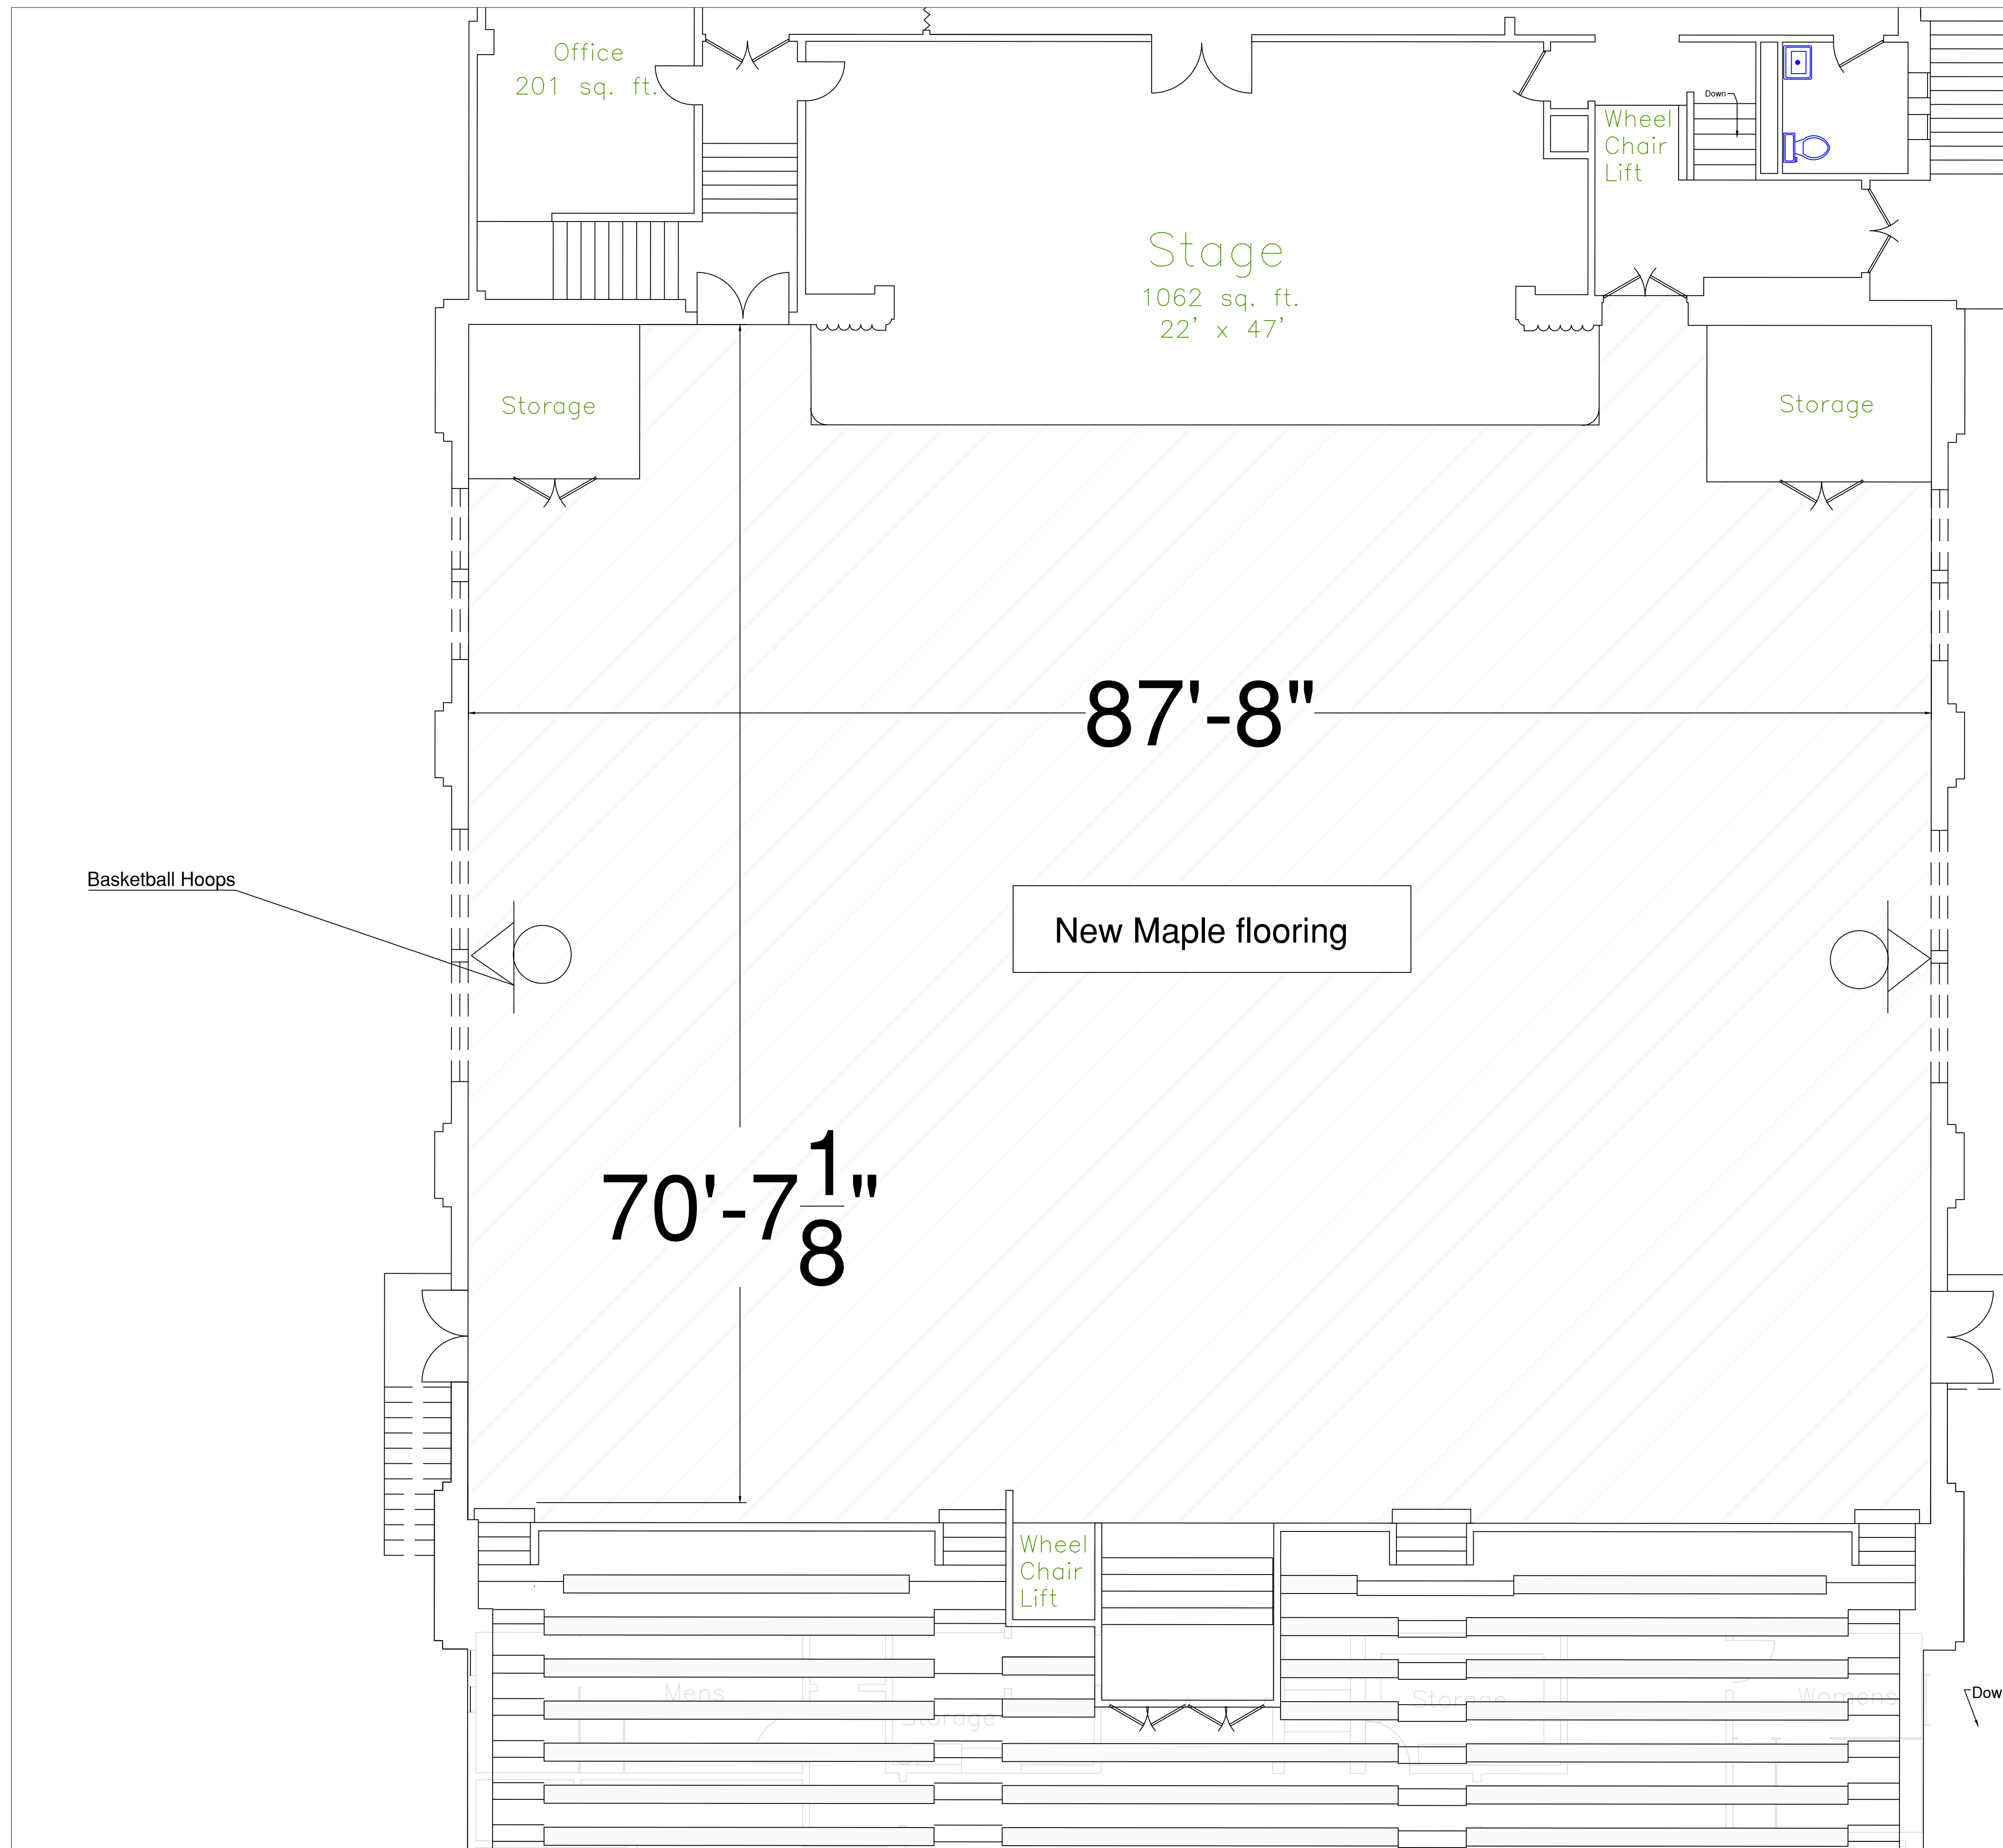

Gym Floor Replacement

Grass Valley Veterans Hall
Auditorium & Multi-Use Gym
87'8" x 70'
Replace approx 6160SF existing wood flooring with new maple flooring.
Replace existing court lines : Basketball, Volleyball, Pickelball, Fencing

Drawn By TH	Sheet 1 of 1
Date Feb 4, 2021	
Scale 3/16"=1'	