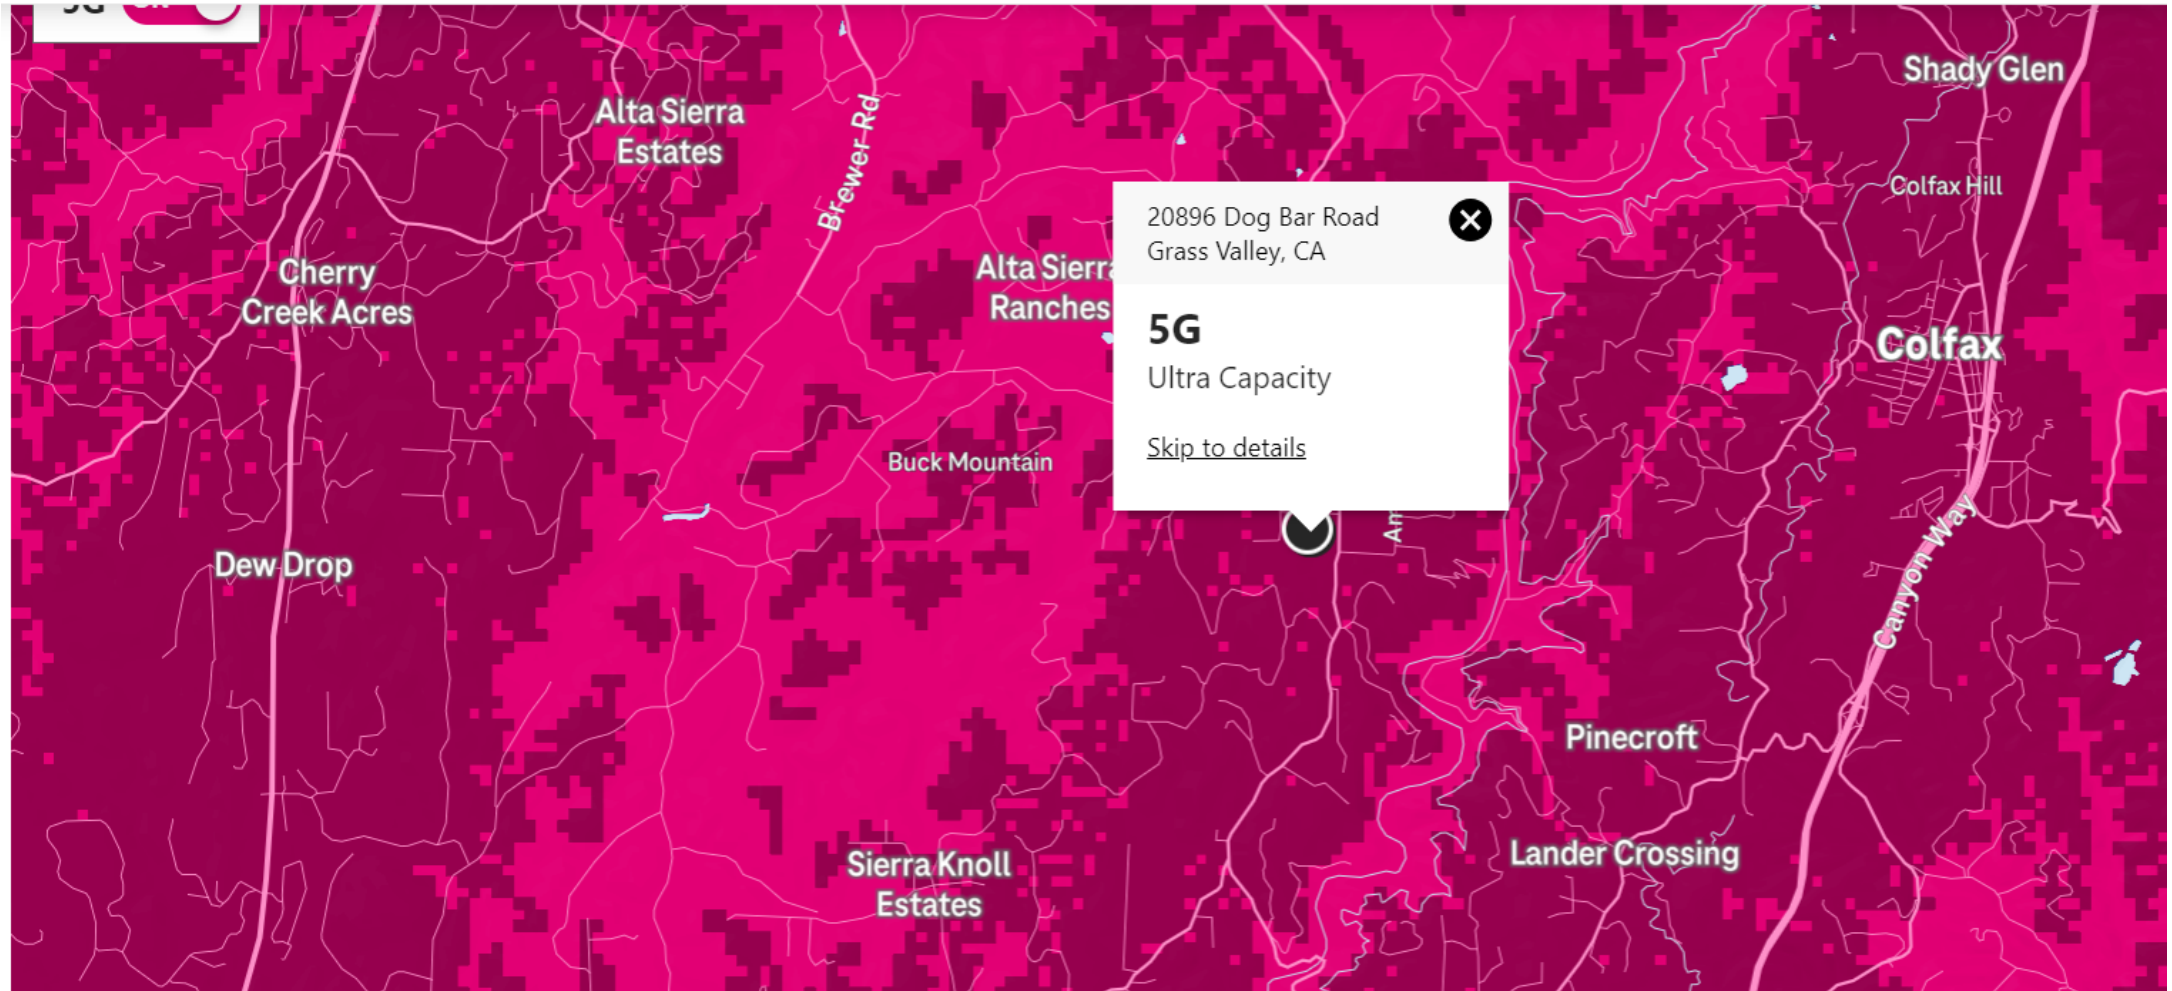

# Verizon Wireless Coverage Screen Shot

# Verizon Wireless Coverage Screen Shot (Zoom In)

# T-Mobile Coverage Screen Shot

20896 Dog Bar Road  
Grass Valley, CA

**5G**  
Ultra Capacity

[Skip to details](#)

5G Ultra Capacity 5G Extended Range 4G LTE 3G/2G Partner Partner: Canada and Mexico

No coverage ⓘ