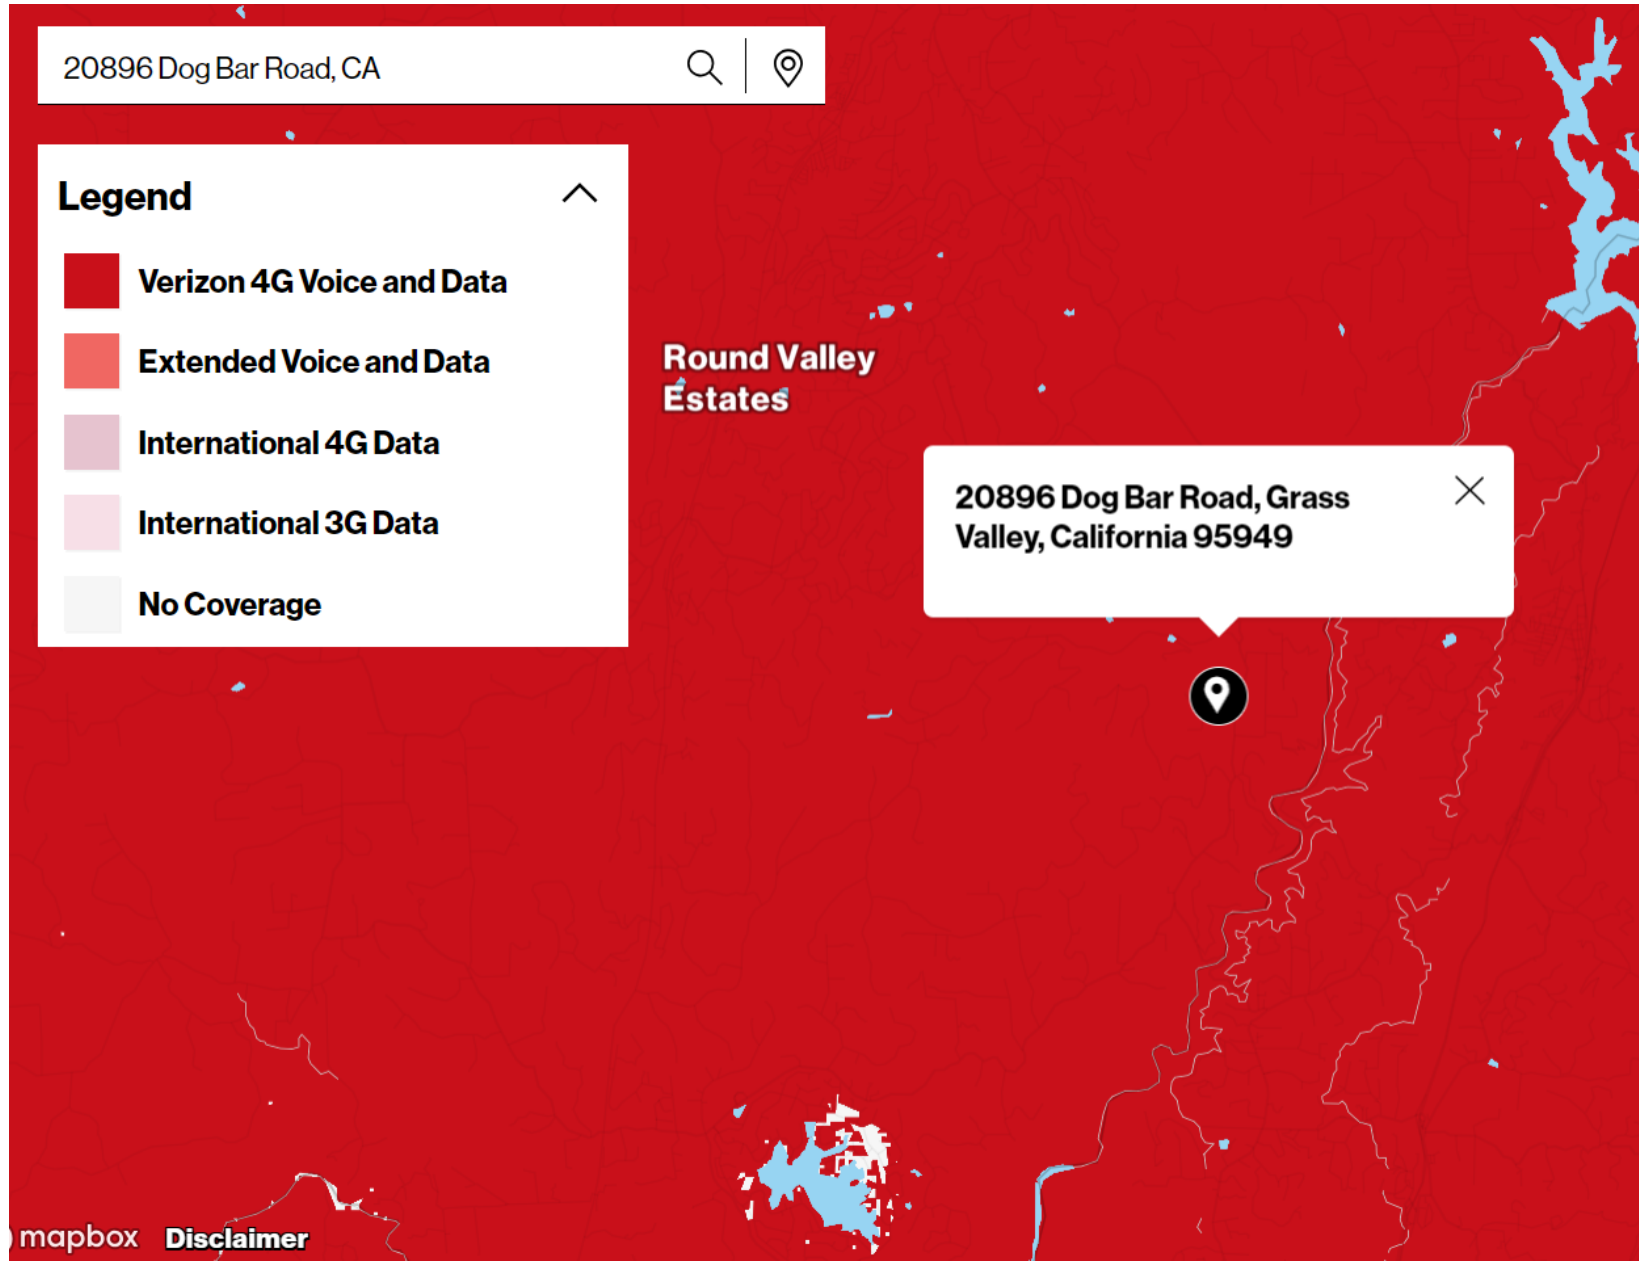

# Verizon Wireless Coverage Screen Shot

# Verizon Wireless Coverage Screen Shot (Zoom In)

# T-Mobile Coverage Screen Shot

20896 Dog Bar Road  
Grass Valley, CA

**5G**  
Ultra Capacity

[Skip to details](#)

5G Ultra Capacity 5G Extended Range 4G LTE 3G/2G Partner Partner: Canada and Mexico

No coverage ⓘ