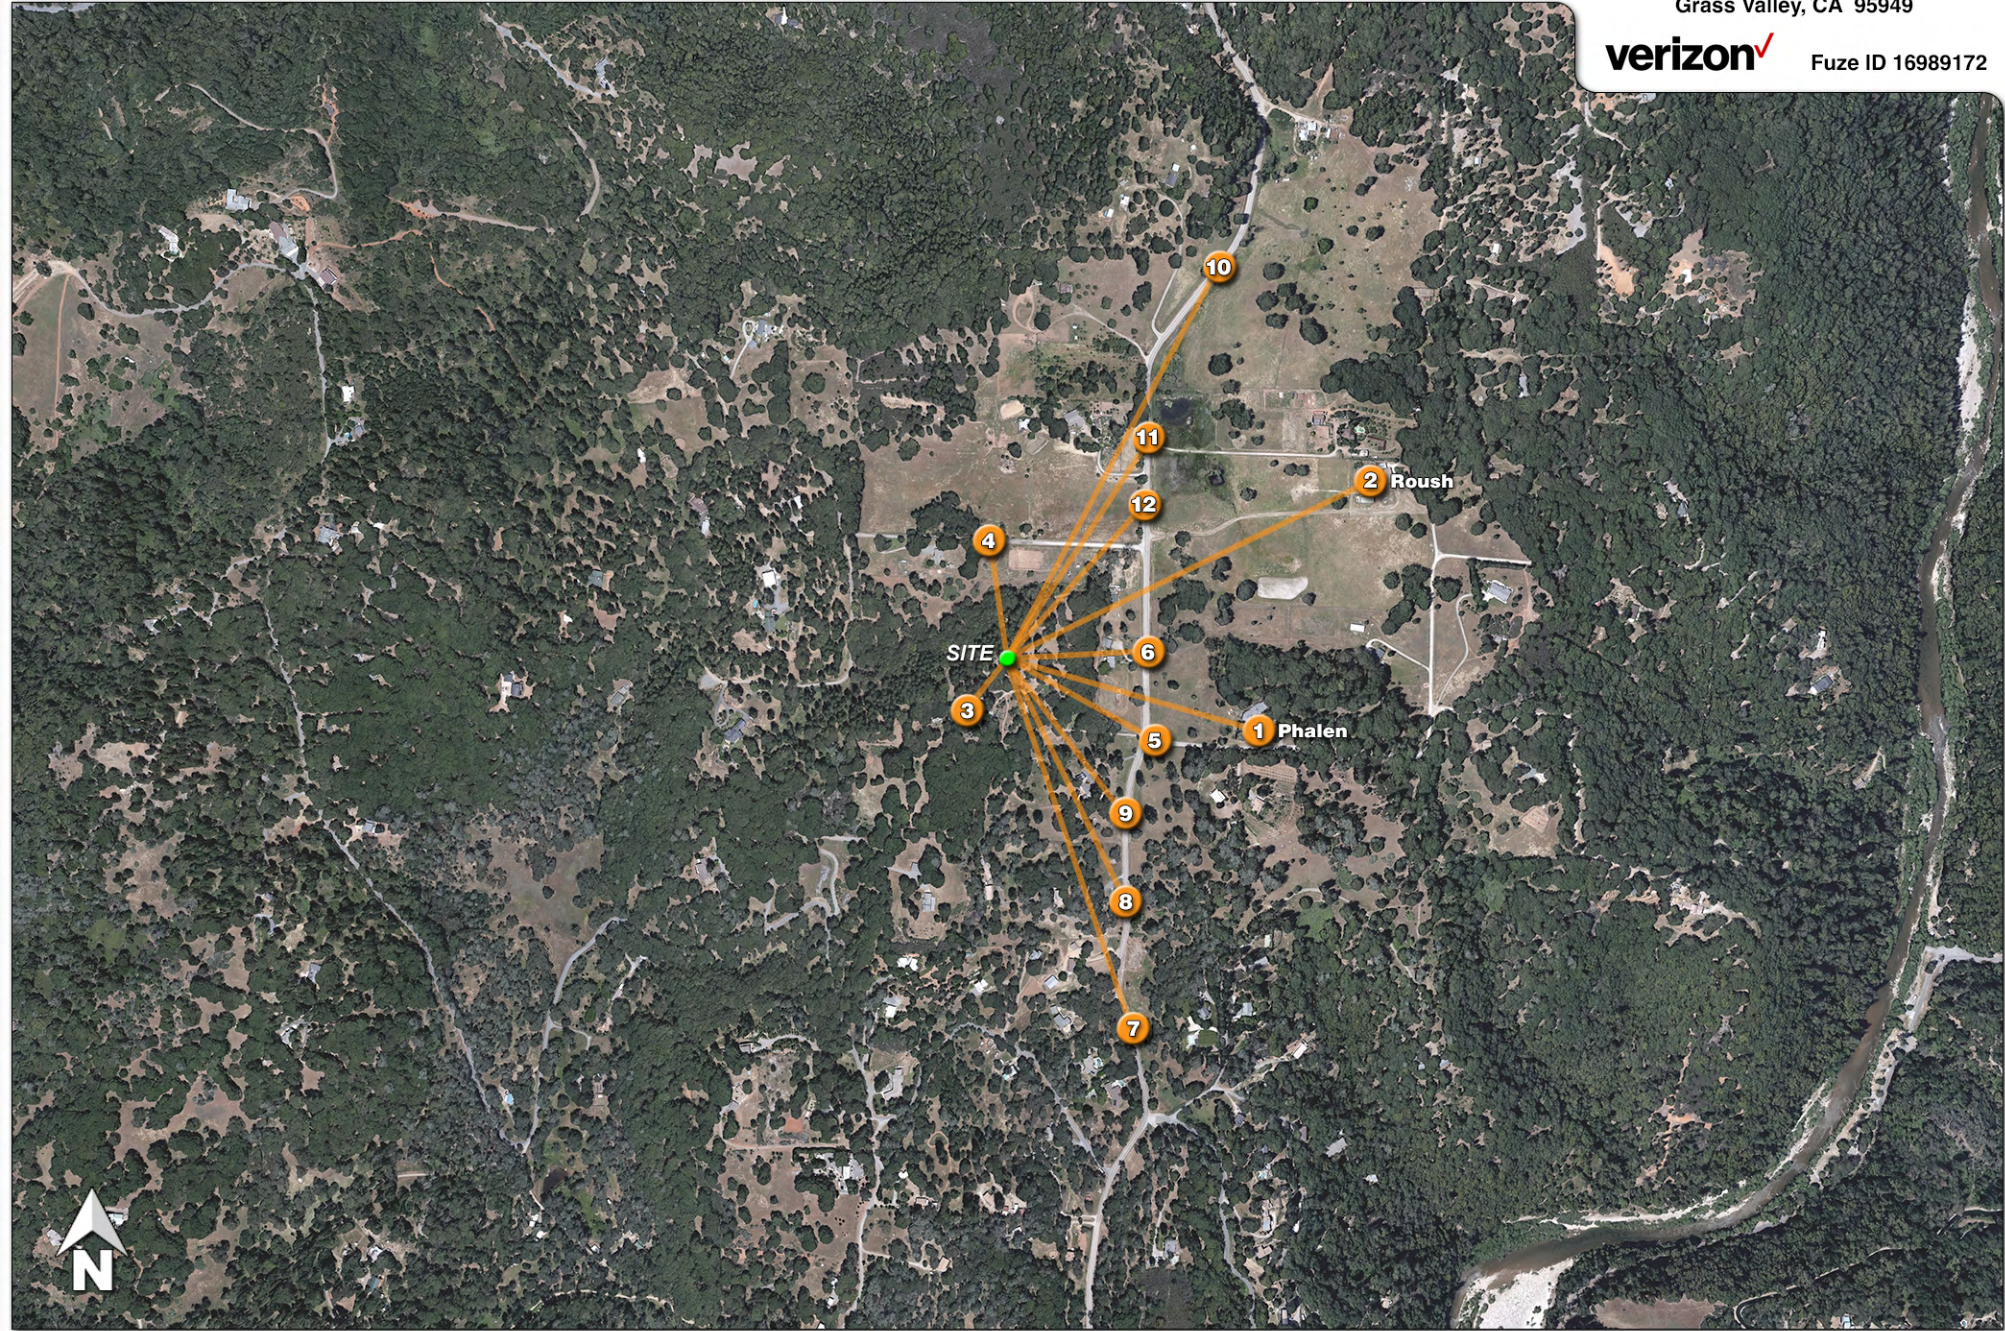

Aerial photograph showing the viewpoints for the photosimulations.

Dog Bar

20896 Dog Bar Rd
Grass Valley, CA 95949

Fuze ID 16989172

1

GPS-locked drone, positioned 129 ft above grade, to indicate exact height and placement of the top of monopine.

Proposed

2

GPS-locked drone, positioned 129 ft above grade, to indicate exact height and placement of the top of monopine.

Existing

Photosimulation of the view looking west-southwest from the main picture-window view at the Roush residence, 1880 ft away.

Proposed

6

GPS-locked drone, positioned 129 ft above grade, to indicate exact height and placement of the top of monopine.

Existing

Photosimulation of the view looking west from the nearest point along Dog Bar Rd, directly in front of the landowner's house.

Photograph of the view looking north-northwest along northbound Dog Bar Rd, 1500 ft from the site. Monopine is not visible.

8

*Location of the proposed monopine,
not visible in this view because of
tall trees obstructing the view.*