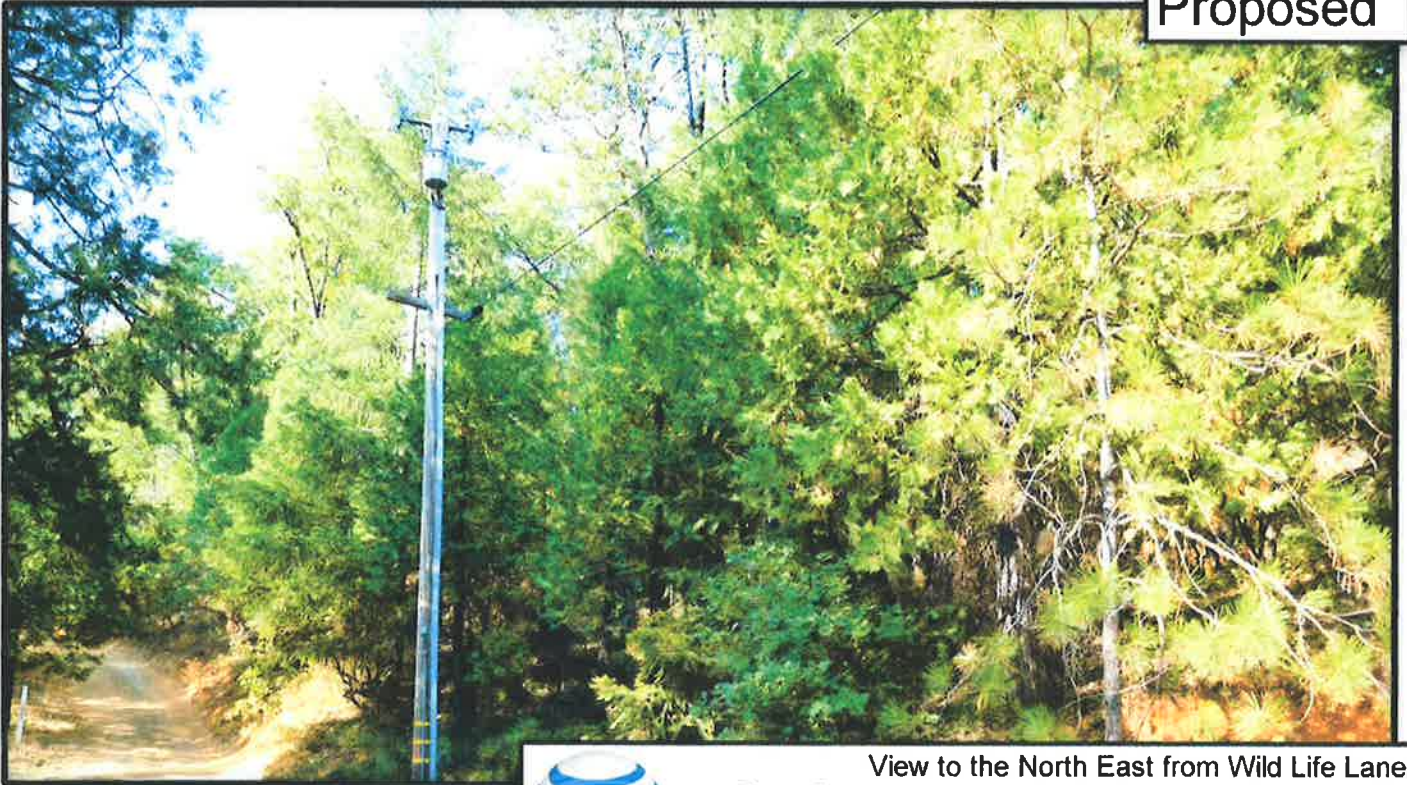

*For illustrative purposes only

Existing

New 110' AT&T tower beyond

Proposed

View to the North East from Wild Life Lane.

13083 Wild Life Ln.
Grass Valley, CA 95945

*For illustrative purposes only

View 3

New 110' AT&T tower beyond

View 4

Views to the West and South from nearby properties

at&t

13083 Wild Life Ln.
Grass Valley, CA 95945

*For illustrative purposes only

Shore 2 Shore Wireless Inc.