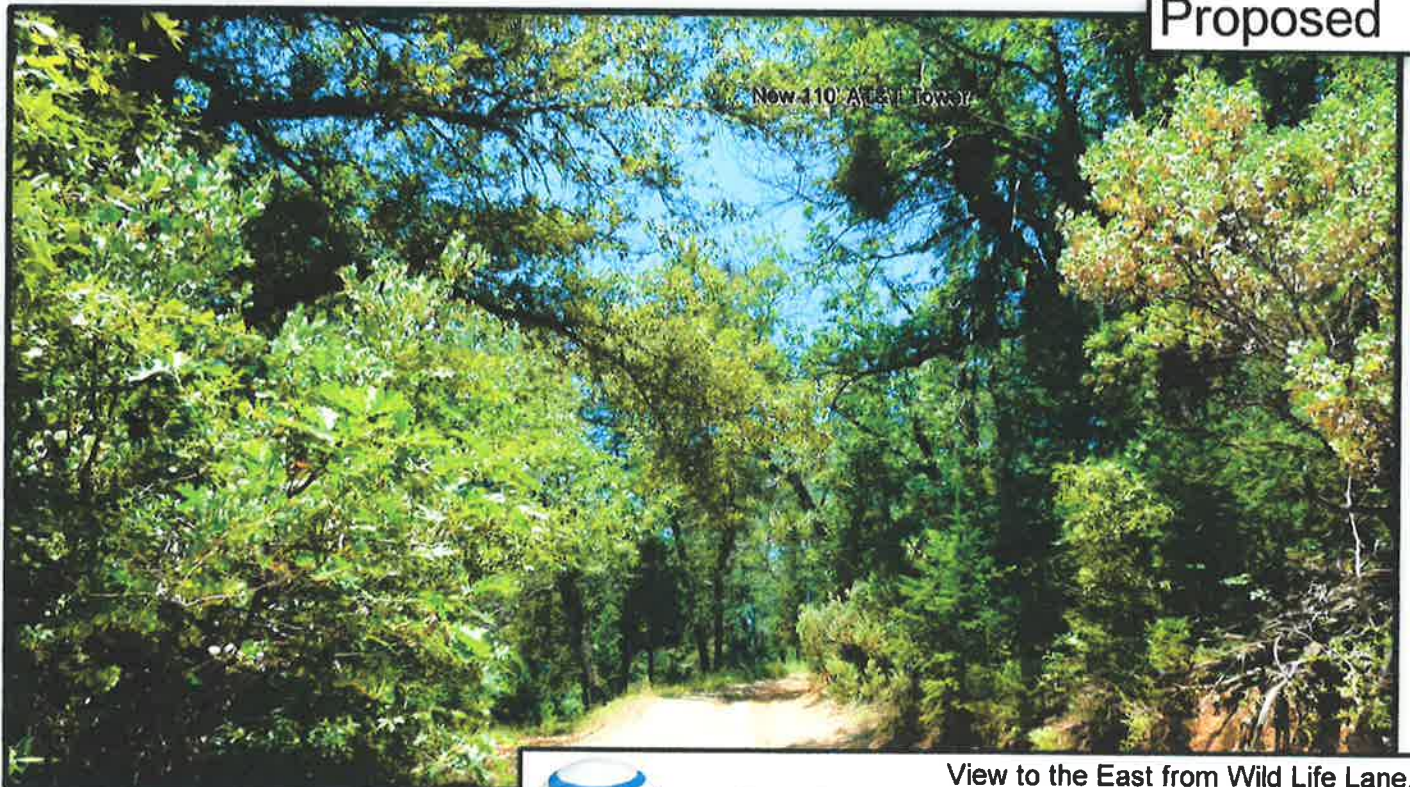

Overview map
13083 Wild Life Ln.
Grass Valley, CA 95945

*For illustrative purposes only

Existing

Proposed

New 110' AT&T Tower

View to the East from Wild Life Lane.

13083 Wild Life Ln.
Grass Valley, CA 95945

*For illustrative purposes only

Existing

New 110' AT&T tower beyond

Proposed

View to the North East from Wild Life Lane.

13083 Wild Life Ln.
Grass Valley, CA 95945

*For illustrative purposes only

View 3

New 110' AT&T tower beyond

View 4

Views to the West and South from nearby properties

at&t

13083 Wild Life Ln.
Grass Valley, CA 95945

*For illustrative purposes only

Shore 2 Shore Wireless Inc.