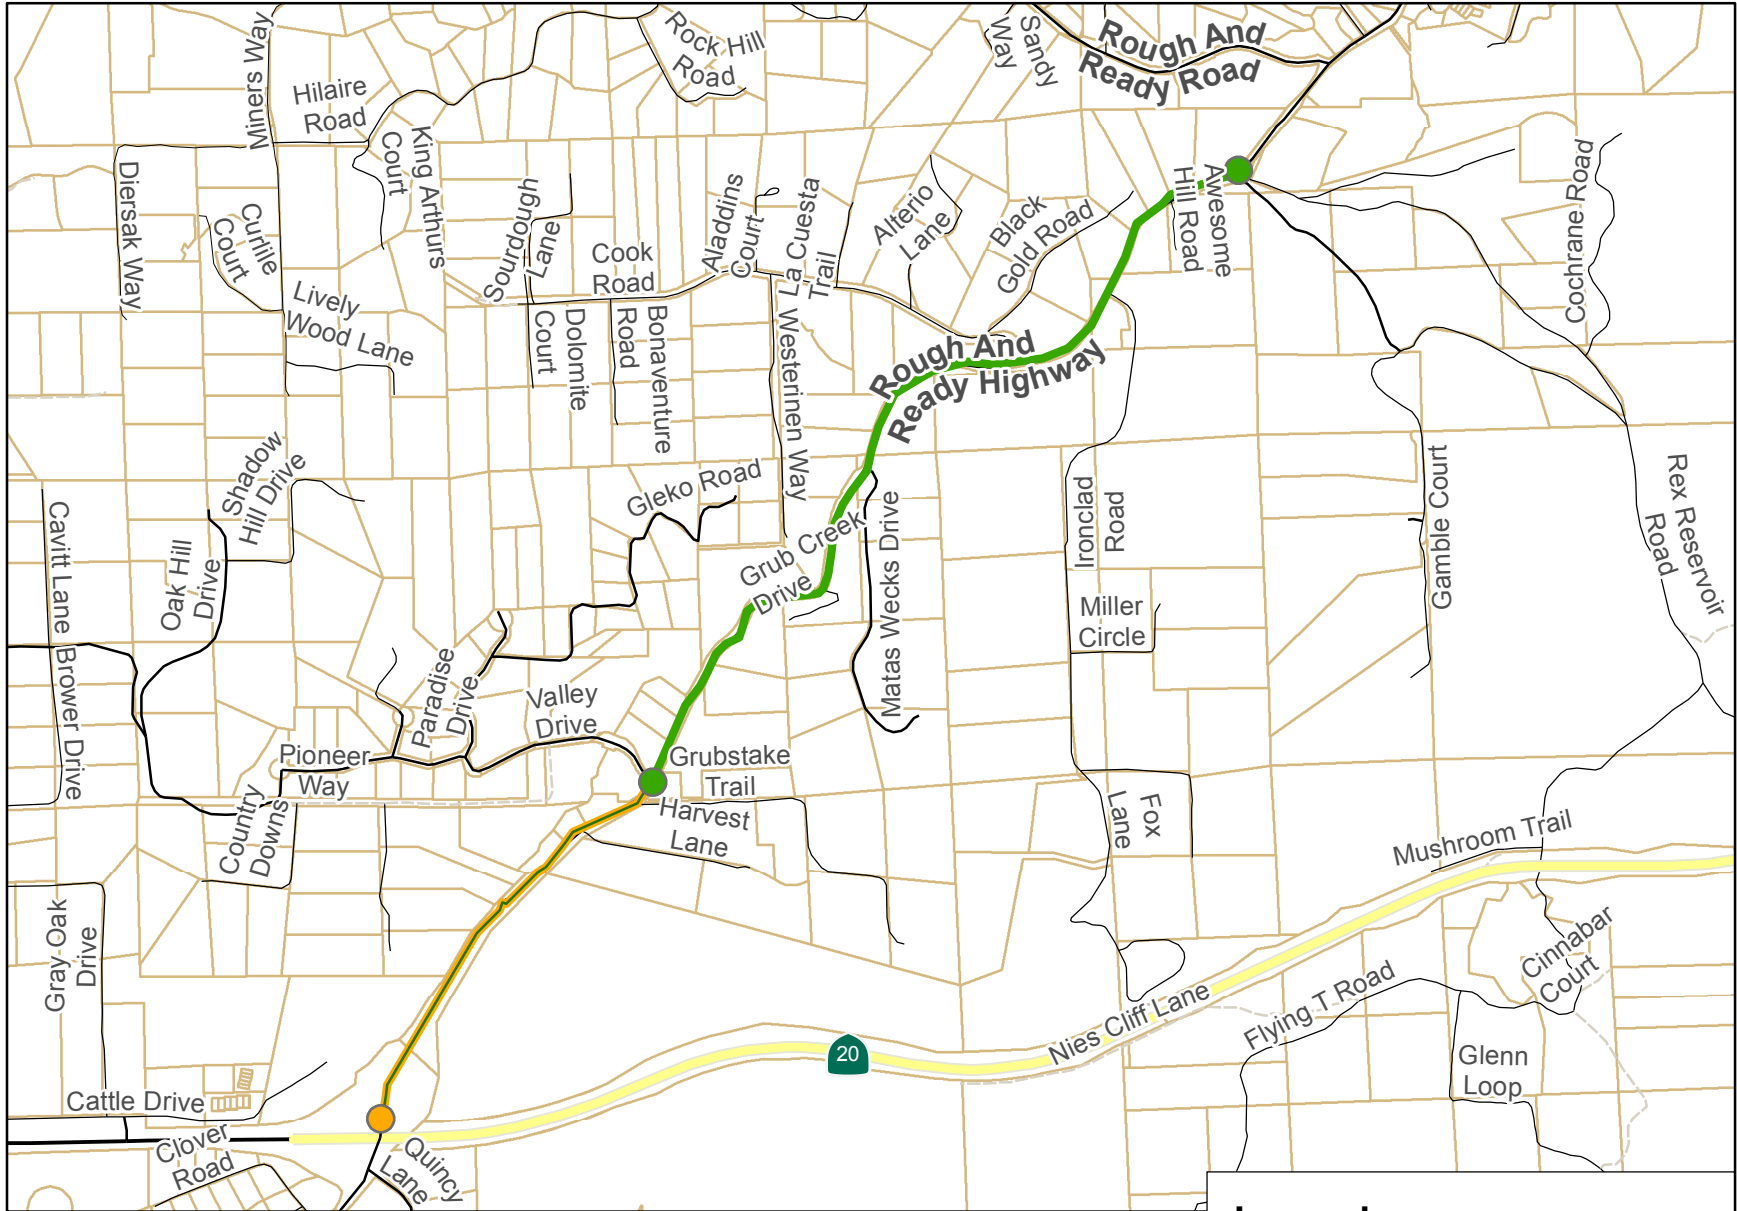

Rough & Ready Road Speed Limit Establishment

Legend

- Proposed 35 mph Speed Limit
- Proposed 45 mph Speed Limit