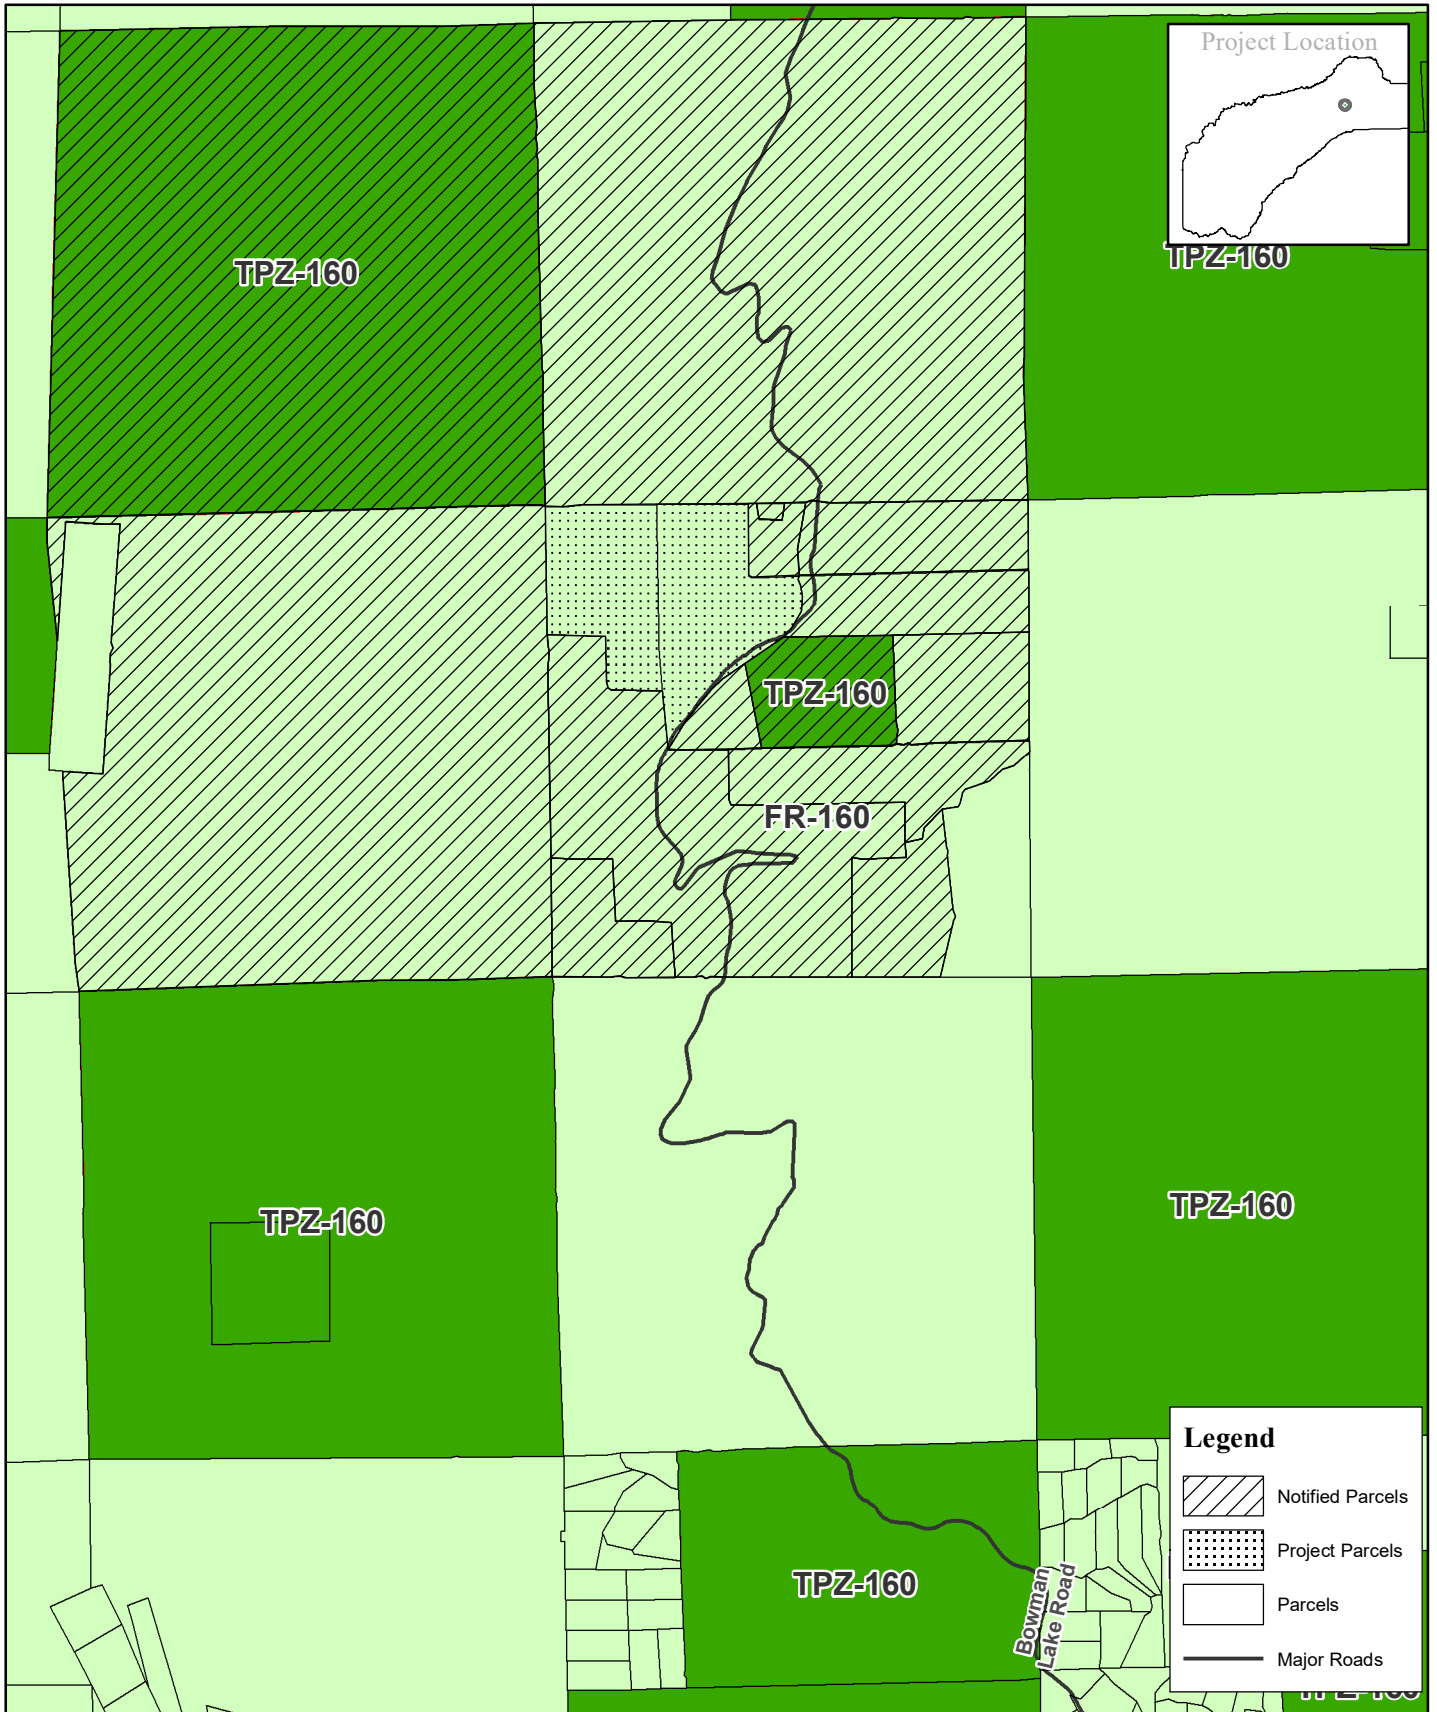

PLN23-0024, RZN23-0001 McDermott Rezone: Zoning, Vicinity and Public Notice Map