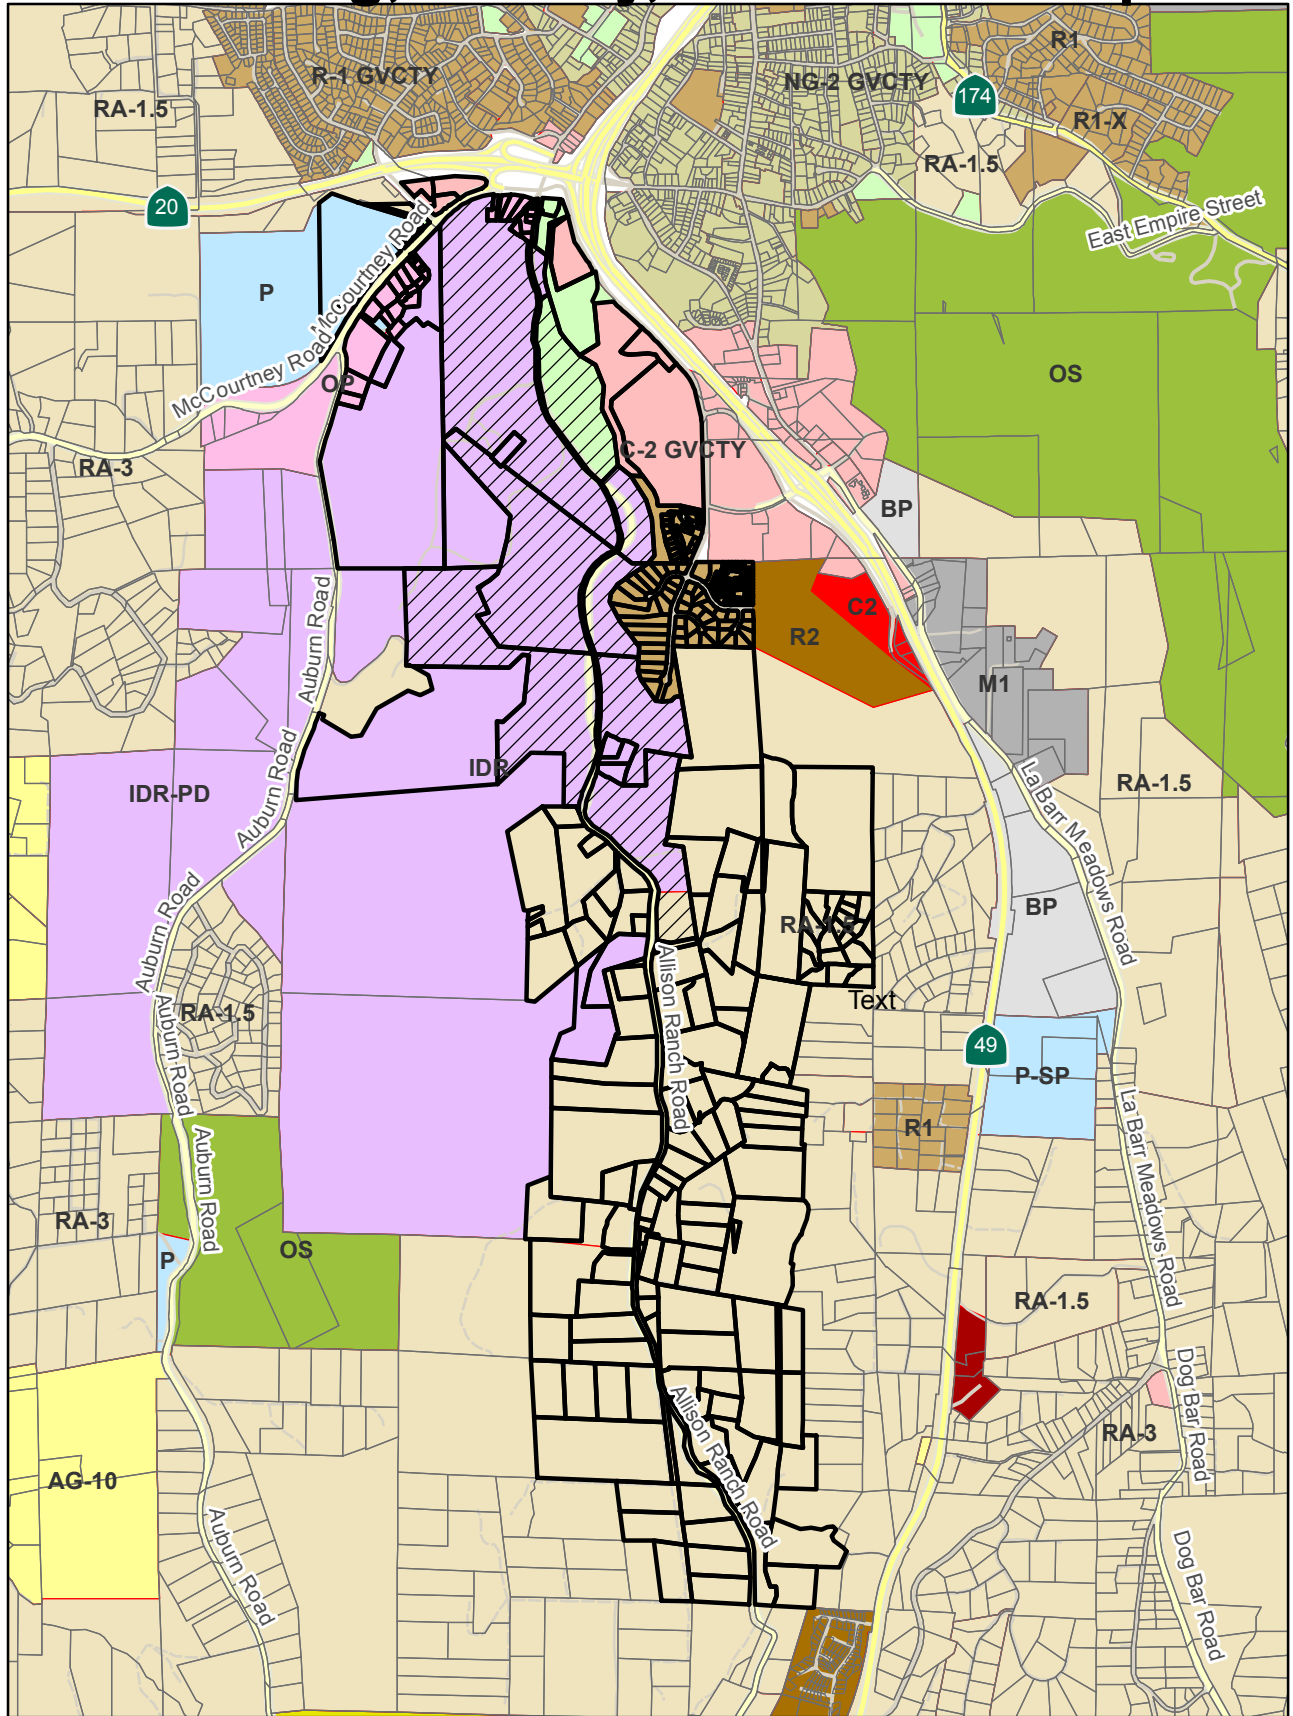

North Star Water Treatment Project Zoning, Vicinity, and Notice Map

Legend

-  Project Area
-  Notified Parcels