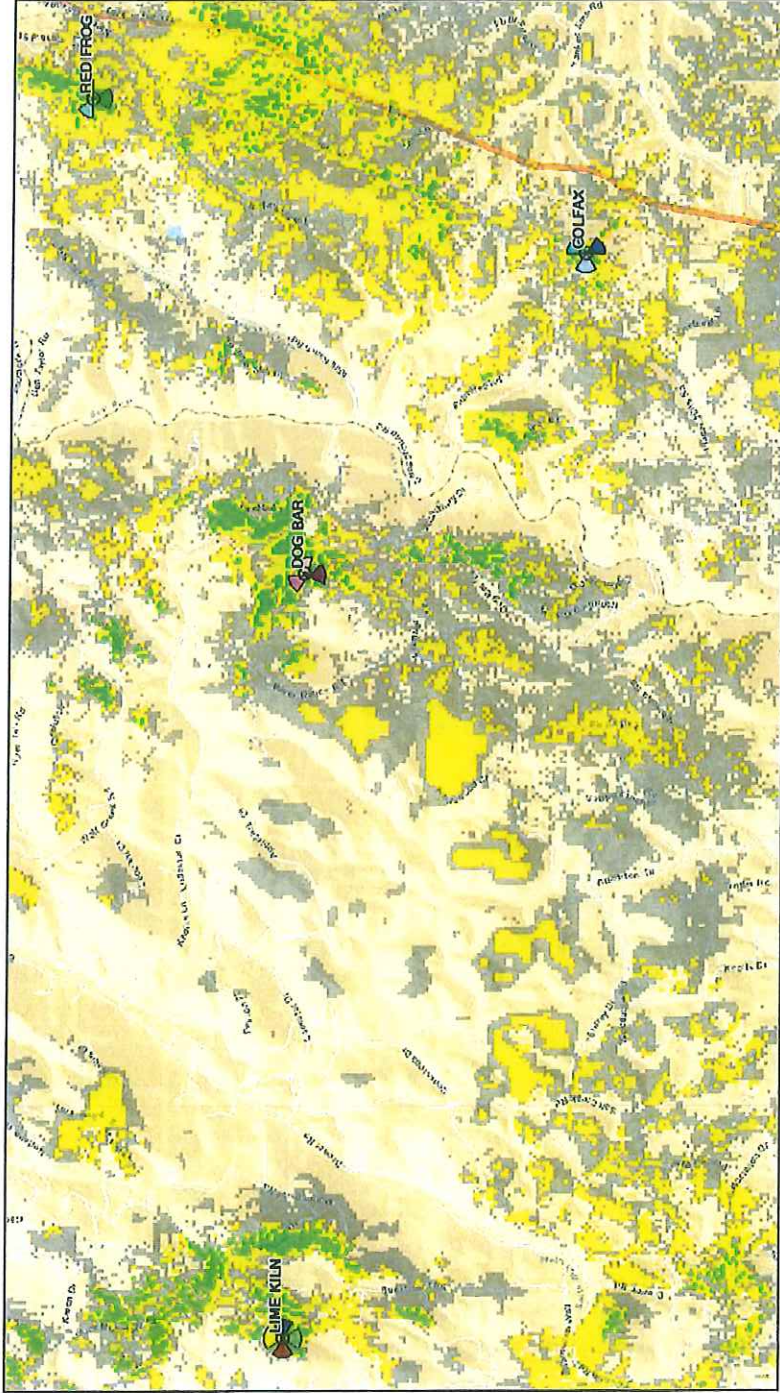

EXHIBIT D

Dog Bar Site

Coverage Maps

July 14, 2023

Verizon confidential and proprietary. Unauthorized disclosure, reproduction or other use prohibited.

Existing AWS Coverage Map

Legend

- LTE: RSRP - Coverage
- In-Building Coverage
- In-Vehicle Coverage
- Outdoor Coverage

Verizon confidential and proprietary. Unauthorized disclosure, reproduction or other use prohibited.

After AWS Coverage Map

Legend

- LTE: RSRP - Coverage
- In-Building Coverage
- In-Vehicle Coverage
- Outdoor Coverage

Verizon confidential and proprietary. Unauthorized disclosure, reproduction or other use prohibited.

Dog Bar AWS Coverage Map

Verizon confidential and proprietary. Unauthorized disclosure, reproduction or other use prohibited.