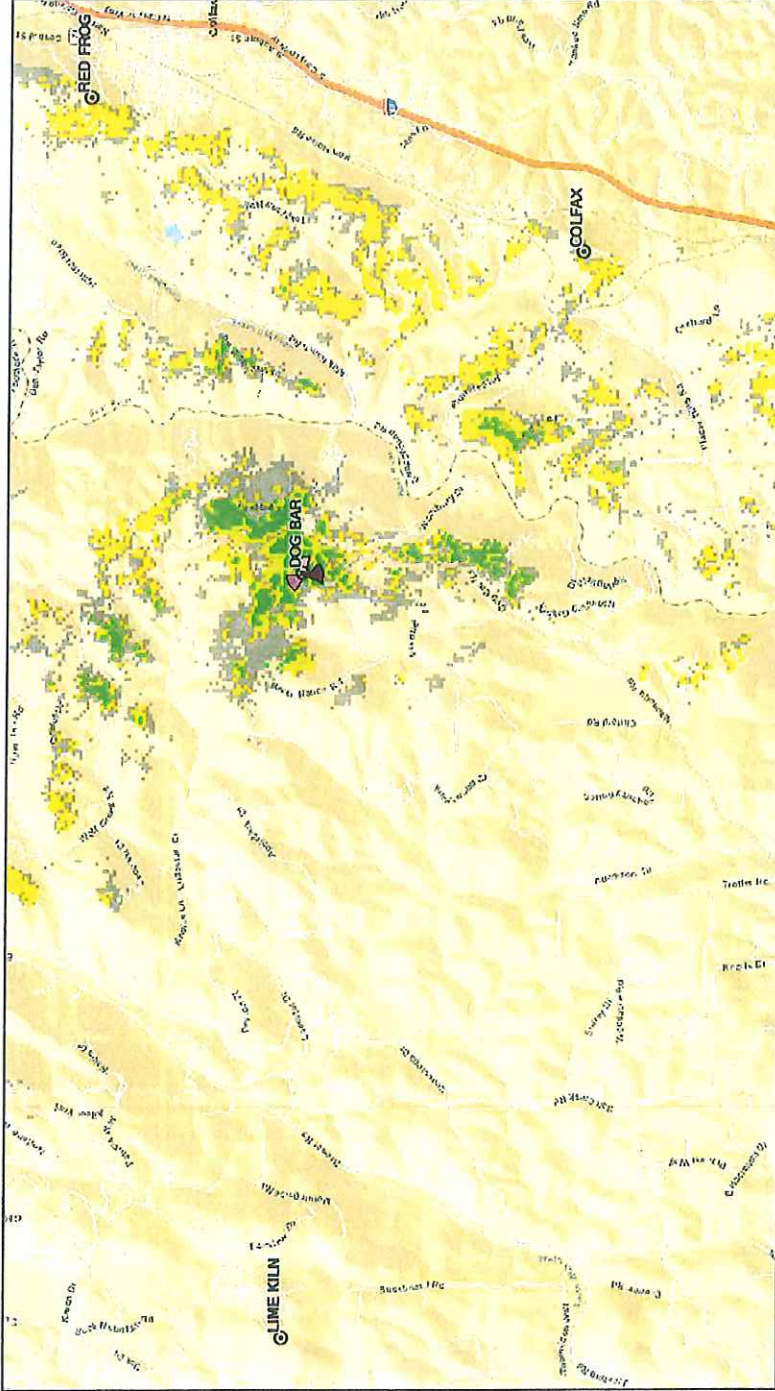

EXHIBIT D

Dog Bar Site

Coverage Maps

July 14, 2023

Verizon confidential and proprietary. Unauthorized disclosure, reproduction or other use prohibited.

Existing AWS Coverage Map

Legend

- LTE: RSRP - Coverage
- In-Building Coverage
- In-Vehicle Coverage
- Outdoor Coverage

Verizon confidential and proprietary. Unauthorized disclosure, reproduction or other use prohibited.

After AWS Coverage Map

Legend

- LTE: RSRP - Coverage
- In-Building Coverage
- In-Vehicle Coverage
- Outdoor Coverage

Verizon confidential and proprietary. Unauthorized disclosure, reproduction or other use prohibited.

Dog Bar AWS Coverage Map

Verizon confidential and proprietary. Unauthorized disclosure, reproduction or other use prohibited.