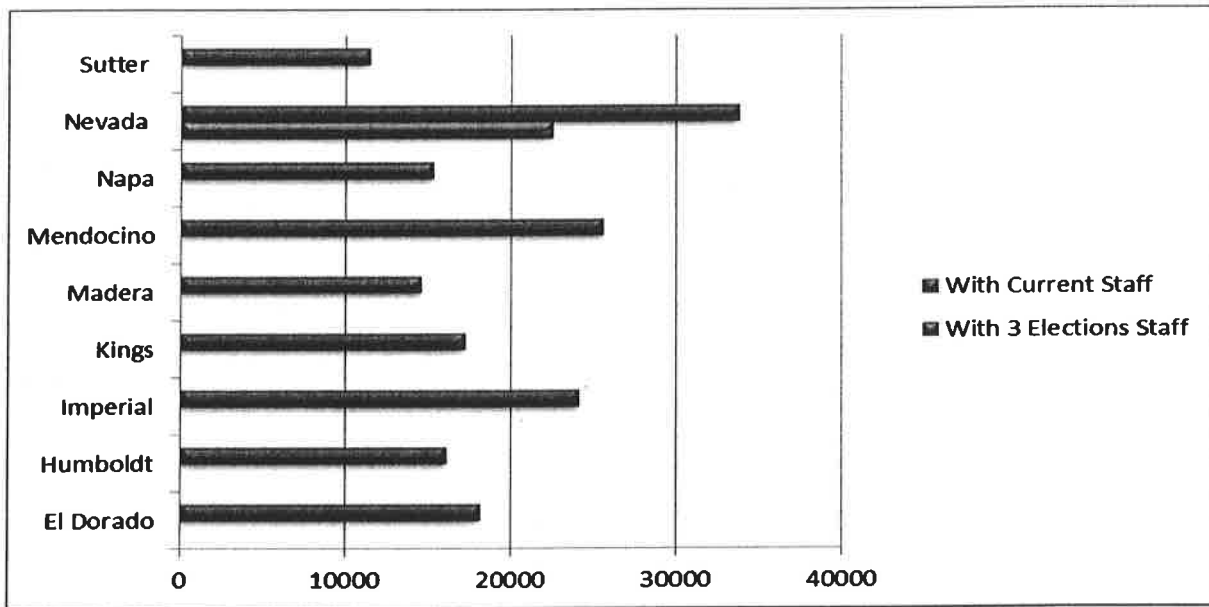

Ratio of Registered Voters to Election Staff

County name	Registered Voters	Number Elections Staff	Ratio of Voters to Staff
El Dorado	117,171	6.5	18,026
Humboldt	80,232	5	16,046
Imperial	72,282	3	24,094
Kings	51,452	3	17,151
Madera	57,887	4	14,472
Mendocino	51,086	2	25,543
Napa	76,038	5	15,208
Nevada	67,393	2	33,697
Sutter	45,571	4	11,393