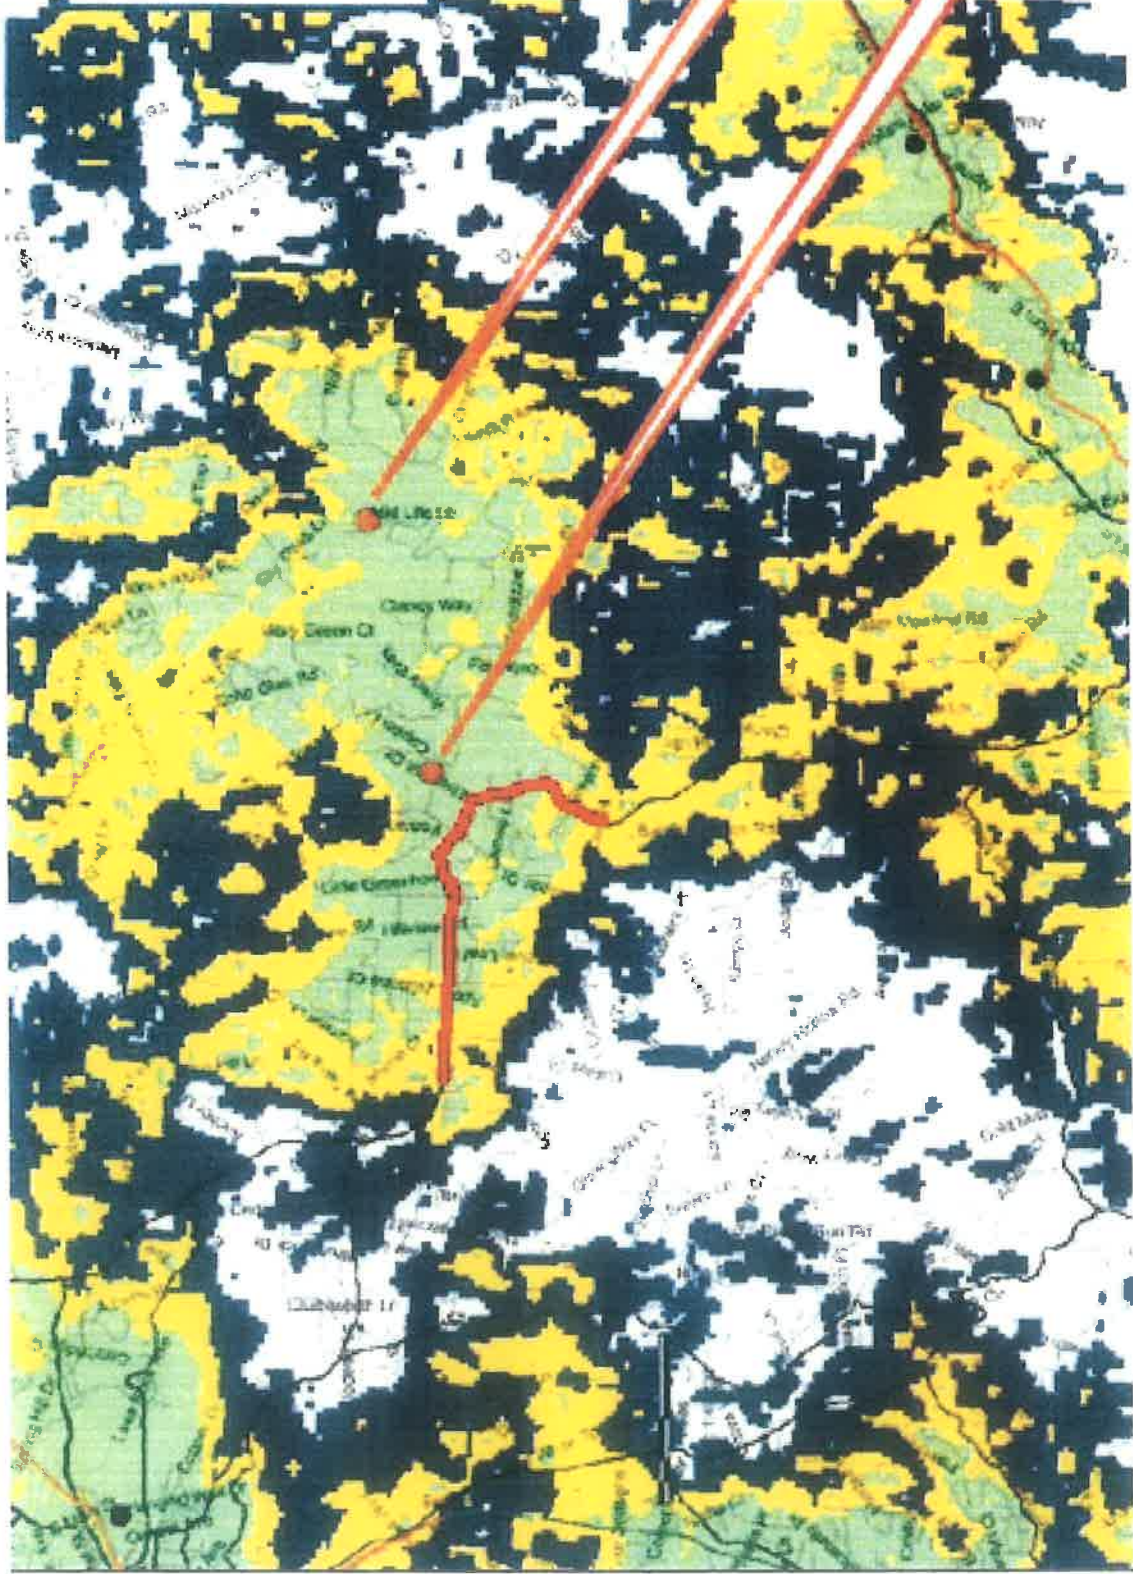

EXISTING

NEW

NEW

Legend

- In-Building Service
- In-Transit Service
- Outdoor Service
- Existing site
- Proposed site

Proposed
Tower

CVL02122

Existing

CVL00694

CPUC MAP

California Interactive Broadband Map

Data as of 12/31/2017

Green = Served

SMARTER BROADBAND

**SmarterBroadband customers
in the ATT projected area.
(Confidential)**