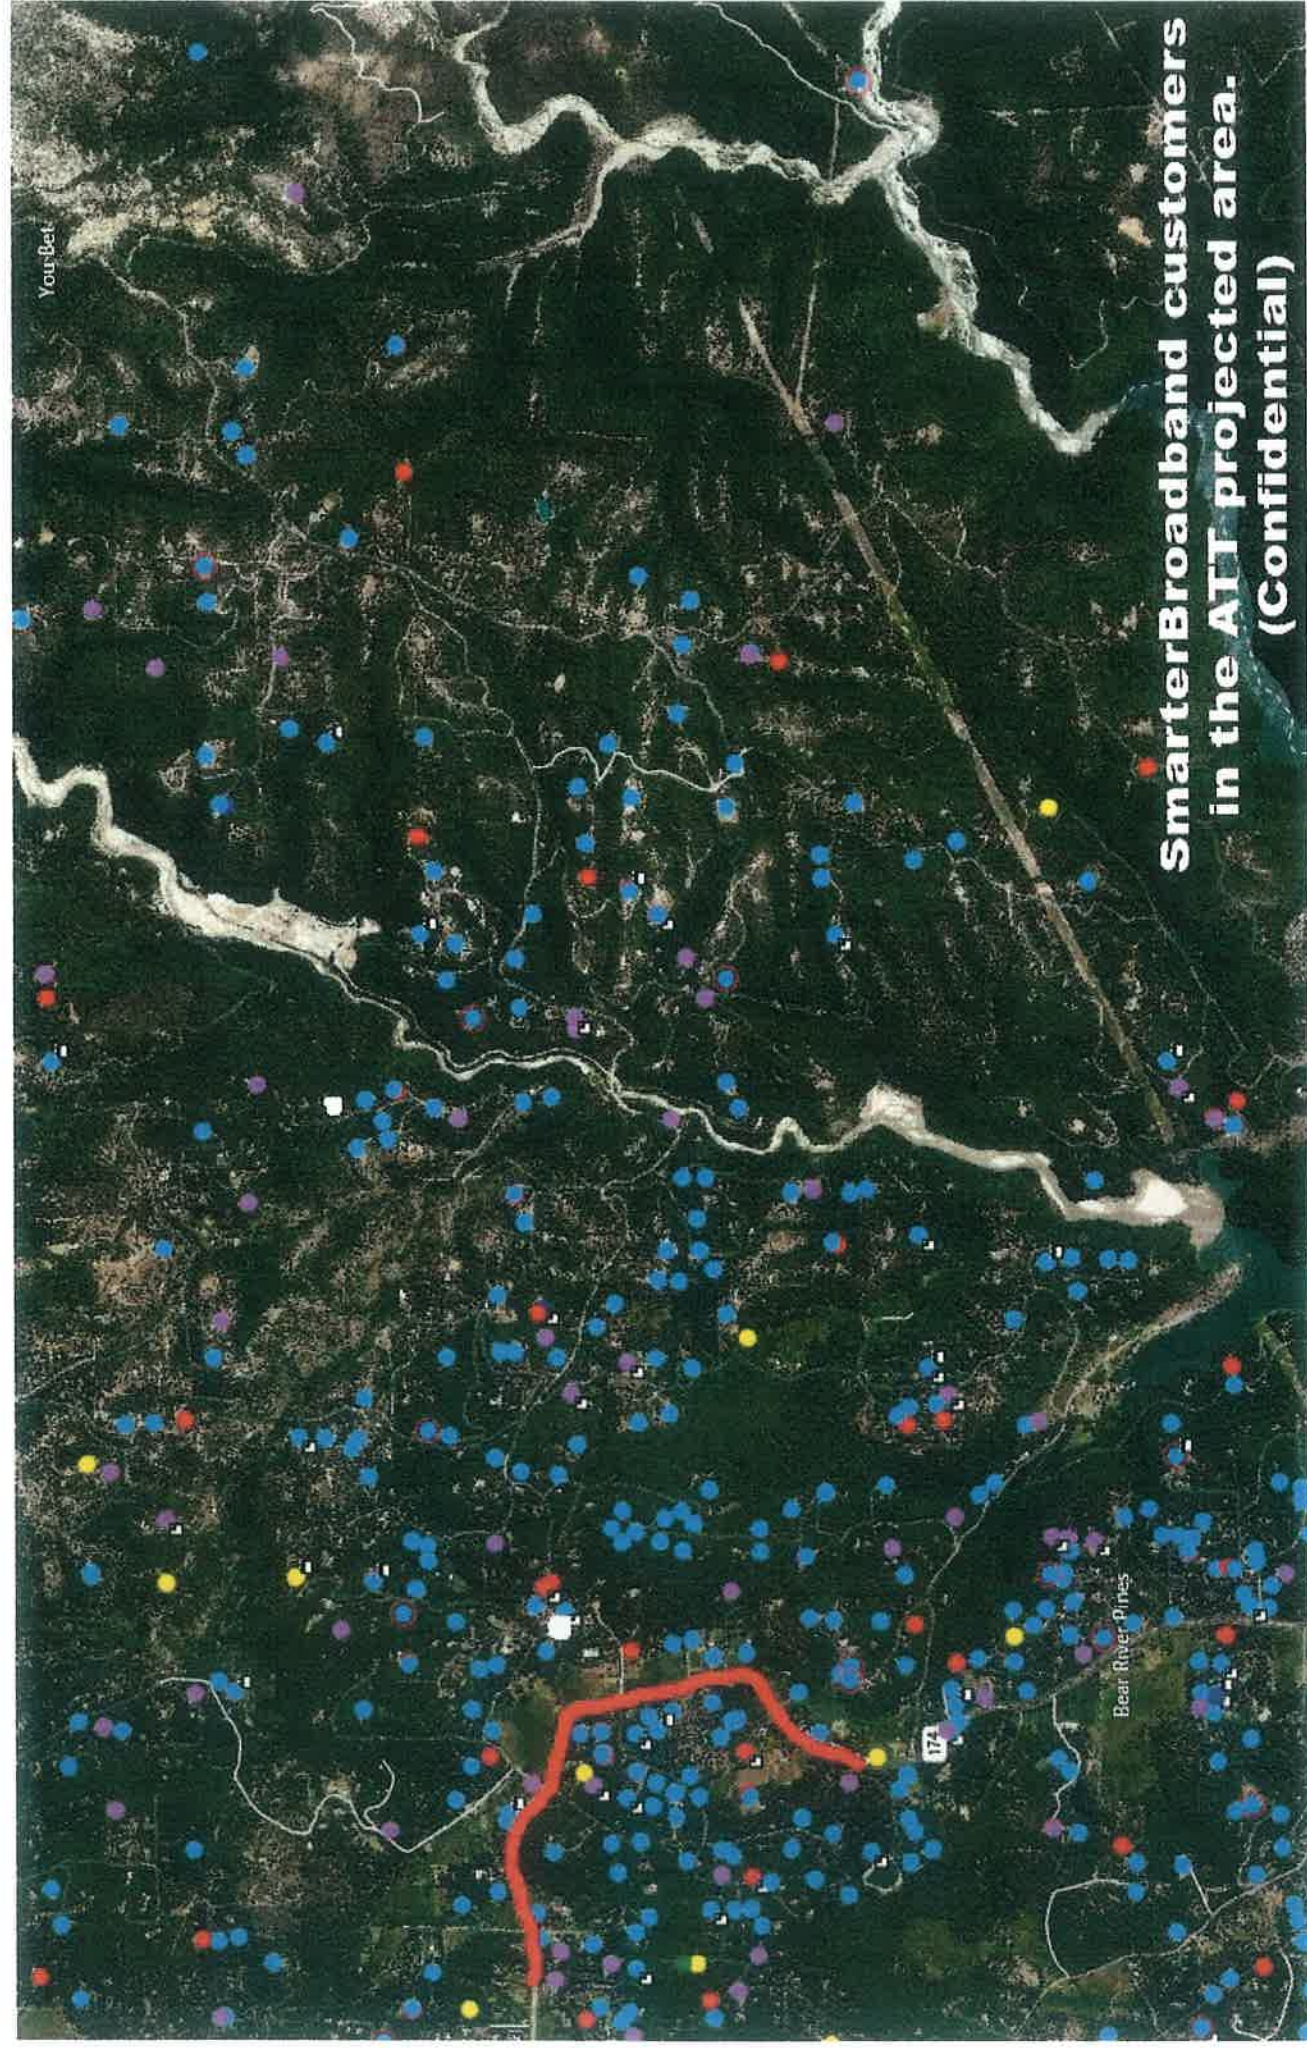

EXISTING

NEW

NEW

Legend

- In-Building Service
- In-Transit Service
- Outdoor Service
- Existing site
- Proposed site

Proposed
Tower

CVL02122

Existing

CVL00694

CPUC MAP

California Interactive Broadband Map

Data as of 12/31/2017

Green = Served

SMARTER BROADBAND

**SmarterBroadband customers
in the ATT projected area.
(Confidential)**